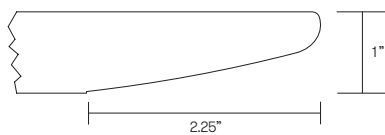

White Ash

Zebrano

Smoky Brown Pear

Millennium Oak

Natural Ash

Seasoned Planked Elm

Edge References

Edge Detail # 38