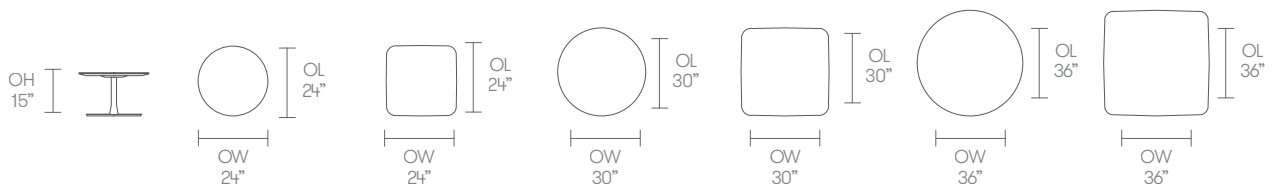

Low Level

Work Lounge

Dining Height

Bar Height

Design Allermuir

Our team of talented in house designers is responsible for creating elegant, innovative furniture designs that not only look beautiful, but minimize the impact on the world around us.

- 1" laminate faced MDF core top
- 1" Grade A Laminate top*
- Steel pedestal base
- Plastic glides with leveling adjustment

Dimensions

Standard Features

1" laminate faced MDF core top

1" Grade A Laminate top*

Steel pedestal base

Plastic glides with leveling adjustment

Dimensions

Standard Features

1" laminate faced MDF core top

1" Grade A Laminate top*

Steel pedestal base

Plastic glides with leveling adjustment

Dimensions

Standard Features

- 1" laminate faced MDF core top
- 1" Grade A Laminate top*
- Steel pedestal base
- Plastic glides with leveling adjustment

Dimensions

Environmental Performance

Material Content