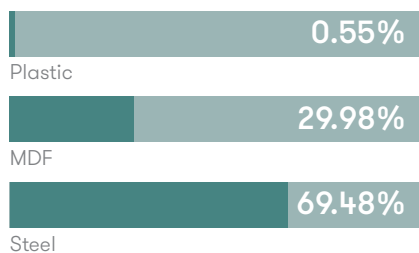

Environmental Performance

Material Content

Components are constructed of the following

Recycled Content

Contains up to 13.50% of Recycled Material

Recyclability

The range is 99% recyclable

99%