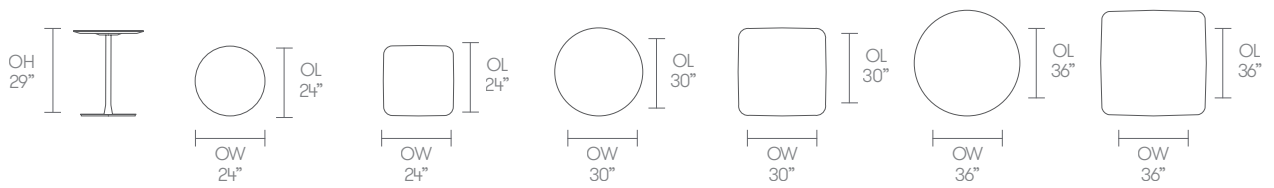

- 1" laminate faced MDF core top
- 1" Grade A Laminate top*
- Steel pedestal base
- Plastic glides with leveling adjustment

Dimensions

Standard Features

1" laminate faced MDF core top

1" Grade A Laminate top*

Steel pedestal base

Plastic glides with leveling adjustment

Dimensions

Standard Features

1" laminate faced MDF core top

1" Grade A Laminate top*

Steel pedestal base

Plastic glides with leveling adjustment

Dimensions

Standard Features

- 1" laminate faced MDF core top
- 1" Grade A Laminate top*
- Steel pedestal base
- Plastic glides with leveling adjustment

Dimensions

Environmental Performance

Material Content