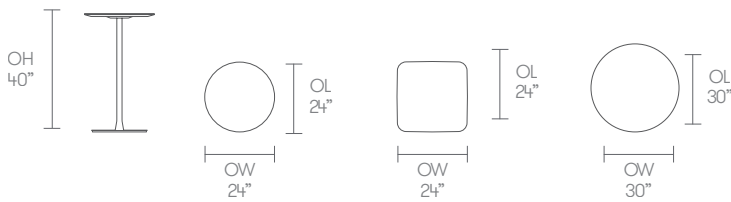

- 1" laminate faced MDF core top
- 1" Grade A Laminate top*
- Steel pedestal base
- Plastic glides with leveling adjustment

Dimensions

Standard Features

1" laminate faced MDF core top

1" Grade A Laminate top*

Steel pedestal base

Plastic glides with leveling adjustment

Dimensions

Standard Features

1" laminate faced MDF core top

1" Grade A Laminate top*

Steel pedestal base

Plastic glides with leveling adjustment

Dimensions

Standard Features

- 1" laminate faced MDF core top
- 1" Grade A Laminate top*
- Steel pedestal base
- Plastic glides with leveling adjustment

Dimensions

Environmental Performance

Material Content