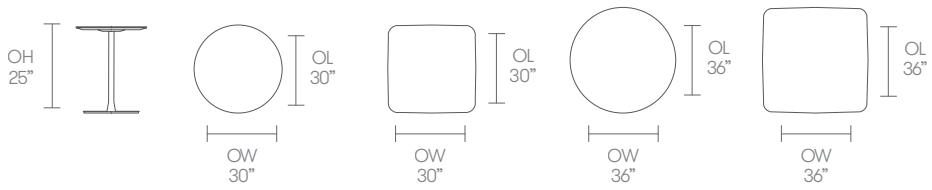

- 1" laminate faced MDF core top
- 1" Grade A Laminate top*
- Steel pedestal base
- Plastic glides with leveling adjustment

Dimensions

Standard Features

1" laminate faced MDF core top

1" Grade A Laminate top*

Steel pedestal base

Plastic glides with leveling adjustment

Dimensions

Standard Features

1" laminate faced MDF core top

1" Grade A Laminate top*

Steel pedestal base

Plastic glides with leveling adjustment

Dimensions

Standard Features

- 1" laminate faced MDF core top
- 1" Grade A Laminate top*
- Steel pedestal base
- Plastic glides with leveling adjustment

Dimensions

Environmental Performance

Material Content