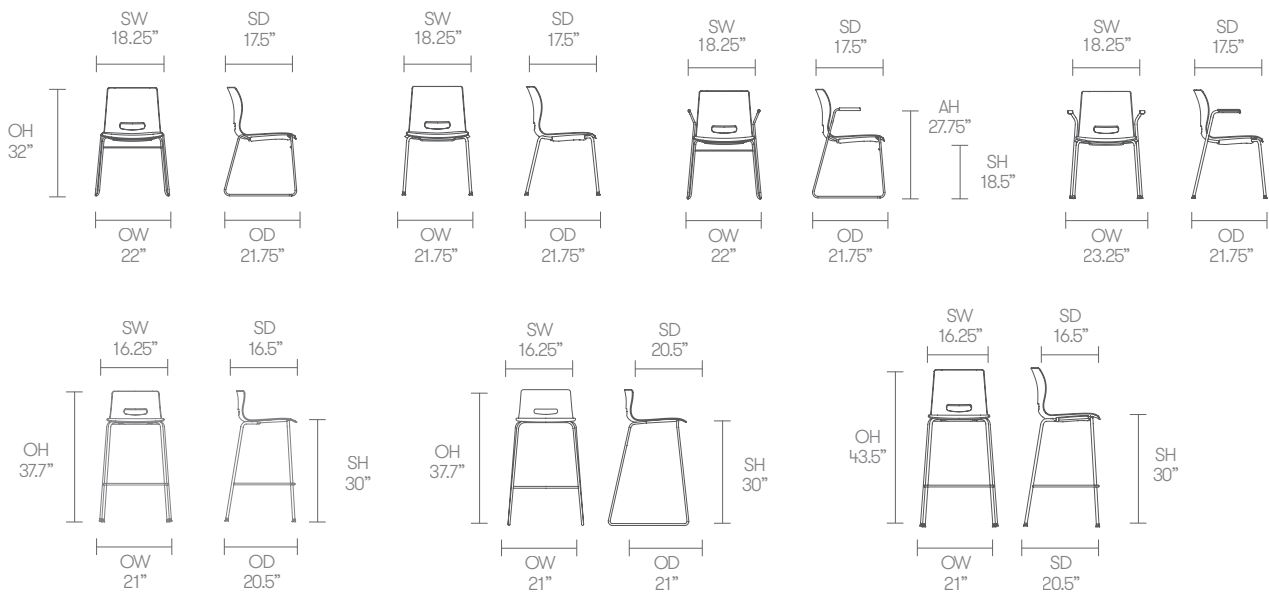

Standard Features

- (* - Selected models only)
- Stacks up to 25 high*
- Plastic shell
- Wire frame*
- Tubular steel frame*
- Plastic arms*
- Upholstered seat*
- Plastic glides*
- Plastic self-leveling glides*

Optional Features

- Plastic linking glides*
- Plastic self-leveling glides with felt*
- Detachable writing tablet*
- Chair trolley
- Ribbed upholstered seat pad*
- Counter height stool option, seat height 24.5" (add CH to product code)*

Performance Standards

- EN 13761:2002
- BS4875:2007.1
- SCS-EC10.2-2007 Indoor Air Quality
- EN 15373:2007
- ANSI/BIFMA AX5.1:2002

Dimensions

Environmental Performance

Material Content

Components are constructed of the following