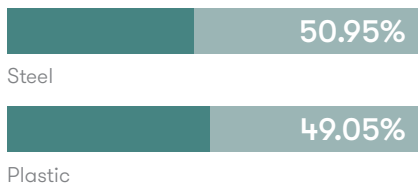

Recycled Content

Contains up to 25.50% of Recycled Material

Recyclability

The range is 100% recyclable

100%

Finish Options

Steel frames are finished in Polished Chrome

Plastic components are available in White as Snow, Turtle Dove, Ruby Red, Vintage Red, Blue Skies, Smoke Gray, Slate Gray, Back to Black