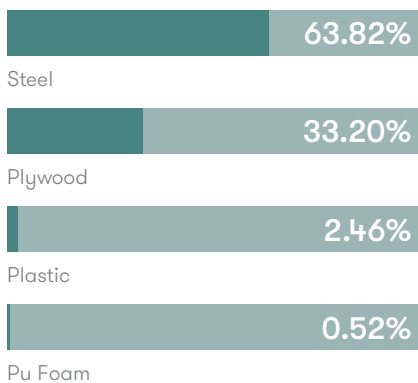

Environmental Performance

Material Content

Components are constructed of the following

Recycled Content

Contains up to 32% of Recycled Material

Recyclability

The range is 100% recyclable

100%