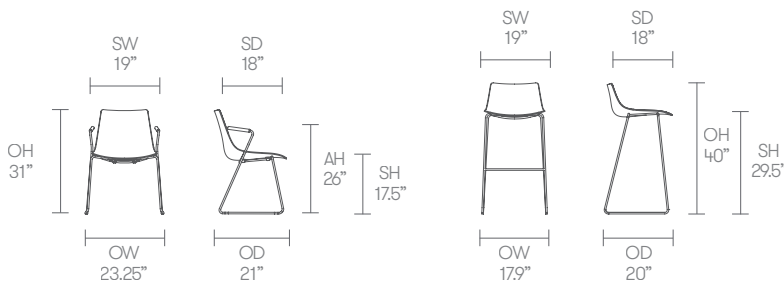

Standard Features

- (* - Selected models only)
- Stacks up to 6 high*
- Beech (3D Ply) shell
- Wire frame
- Plastic glides
- Soft touch arm pads*
- Upholstered seat pad*

Optional Features

- Plastic glides with felt
- Alpi Walnut (3D ply) Shell
- Counter height stool option, seat height 24.5" (add CH to product code)*

Performance Standards

- EN 13761:2002
- ANSI/BIFMA 5.14X-001

Dimensions

* Add 0.75" for upholstered seat pad