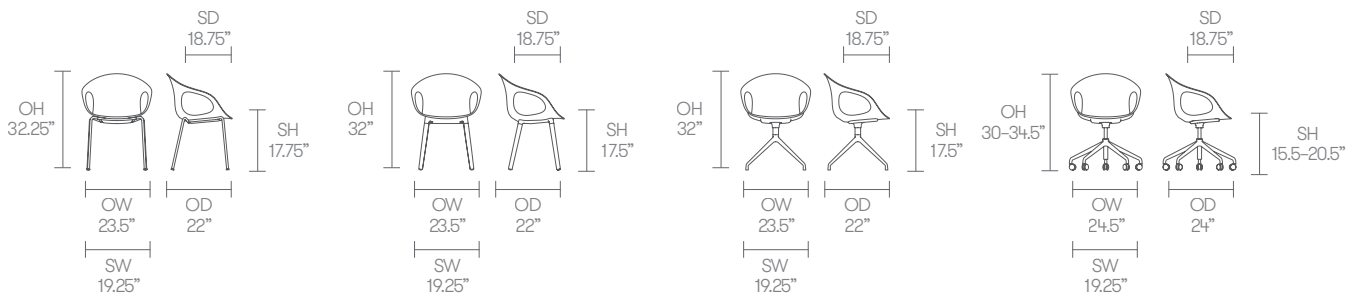

Tubular steel frame*

Aluminum leg connector frame*

Solid Ash legs*

4 star swivel base on glides*

5 star swivel base with height adjustment on casters*

Plastic glides*

2" hard wheel casters*

Stacks up to 4 high*

Optional Features

(* - Selected models only)

4 star auto return base on glides*

4 star fixed base on 2" hard wheel casters*

Plastic glides with felt*

Soft wheel casters*

Dimensions

Standard Features