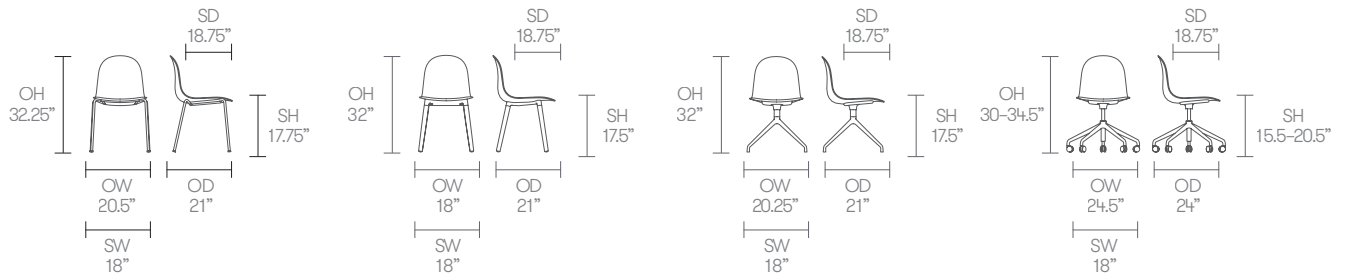

4 star swivel base on glides*

5 star swivel base with height adjustment on casters*

Plastic glides*

2" hard wheel casters*

Stacks up to 4 high*

Optional Features

(* - Selected models only)

4 star auto return base on glides*

4 star fixed base on 2" hard wheel casters*

Plastic glides with felt*

Soft wheel casters*

Dimensions

Standard Features

(* - Selected models only)

Plastic shell

Upholstered seat pad*