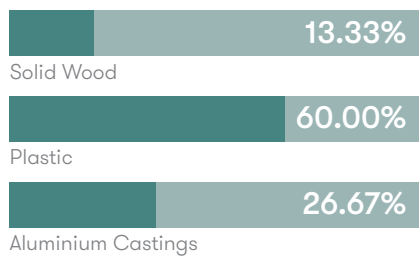

Color Washes Based on Ash

Aubergine Wash Crayon Gray Wash Haze Blue Wash Off Black Wash Pistachio Wash Red Wash Seattle Green Wash White Wash

Wood Stains Based on Ash

Clear White Oak American Cherry American Walnut Dark Walnut Wenge

Environmental Performance

Material Content

Components are constructed of the following

Note: Color images are for reference only. Please verify with actual color sample.