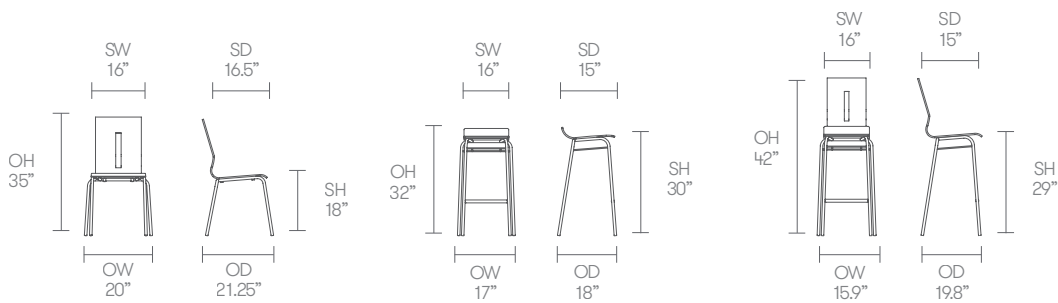

Standard Features

(* - Selected models only)
Stacks up to 8 high*
Beech shell
Tubular Steel frame
Plastic glides

Optional Features

Laminate shell
Alpi Oak shell
Plastic glides with felt
Counter height stool option, seat height 24.5" (add CH to product code)*

Performance Standards

EN 13761:2002
ANSI/BIFMA 5.1-2002
SCS-EC10.2-2007 Indoor Air Quality

Dimensions