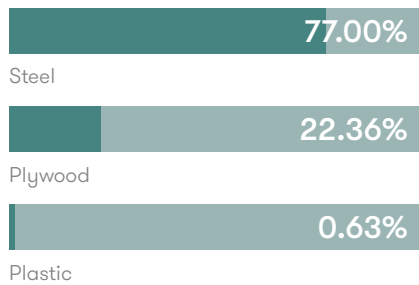

Environmental Performance

Material Content

Components are constructed of the following

Recycled Content

Contains up to 38.50% of Recycled Material

Recyclability

The range is 100% recyclable

100%