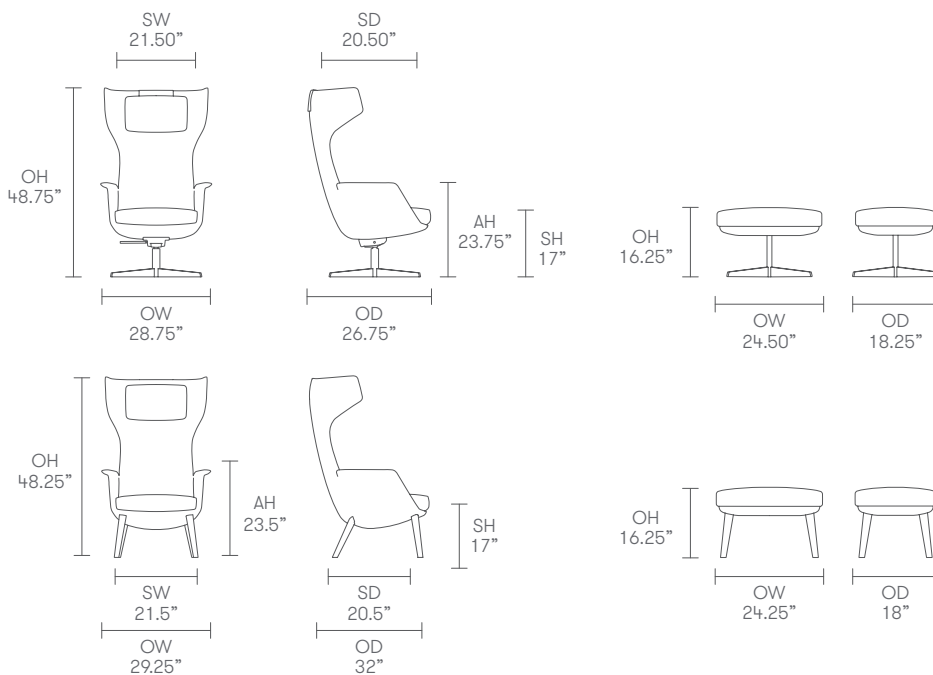

Mezger has received more than 50 Design Awards such as Best of NeoCon, Good Design and Red Dot.

Standard Features

- (* - Selected models only)
- Molded foam construction with dual density back foam*
- Height adjustable headrest*
- Free floating seat tilt with upright locking*
- Fully upholstered
- 4 star swivel blade base*
- 4 star blade base*

- 4 star blade base*
- Solid Ash legs
- Plastic glides

Optional Features

- Plastic glides with felt
- Auto return swivel
- Two tone upholstery

Dimensions

Environmental Performance

Material Content

Components are constructed of the following