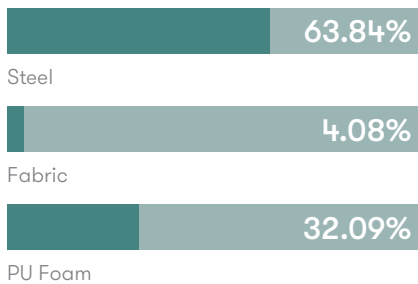

Recycled Content

Contains up to 32% of Recycled Material

Recyclability

The range is 99% recyclable

99%

Finish Options

4 star blade base available in Ceramic White Powder Coat
 Solid Ash legs with a clear finish
 Solid Ash legs can be stained or color washed