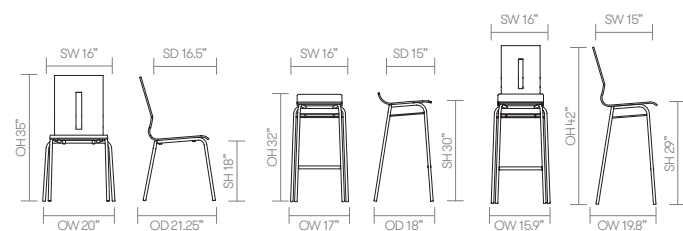

standard & optional features

- Standard feature
- Not available

	A432 Side Chair High Back	A430 High Stool Low Back	A433 High Stool High Back
Weight	11lbs	12lbs	13lbs
Stacks	8 high	4 high	4 high
Beech veneer shell with a clear finish	●	●	●
Laminate shell available in Gray, White and Black	●	●	●
Tubular steel frame finished in Silver M04 powder coat	●	●	●
Plastic glides	●	●	●

Optional features:

Beech veneer shell can be stained or color washed	+ \$58	+ \$58	+ \$58
Alpi Walnut veneer shell with a clear finish	+ \$60	+ \$50	+ \$60
Plastic glides available with felt	+ \$20	+ \$20	+ \$20
Tubular steel frame available in Polished Chrome	+ \$70	+ \$125	+ \$125
Counter height stool option, seat height 24.5" (add CH to product code)	□	+ \$72	+ \$72

* [Click here to see Scoop Veneers & Laminates](#)

* [Click here to see available Seating Metal Finishes](#)

Fabric Grade	Wood Veneer	Laminate
 A432 • Side chair • High back	468	441
 A430 • High stool • Low back	480	439
A433 • High stool • High back	674	648

dimensions – OH - Overall Height OD - Overall Depth OW - Overall Width AH - Arm Height SH - Seat Height SW - Seat Width SD - Seat Depth

Scoop

Standard Metal Finishes

Polished Chrome

Silver M04 Powder Coat