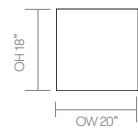

Fabric Grade	C.O.M.		C.O.L.										
	1	2	3	4	5	6	7	8	9	10	11	A	B
CUB02 • Deep Quilted	852	886	925	974	1,023	1,072	1,120	1,219	1,414	1,609	1,805	1,568	1,876
	2.5 yds		52 sq ft.										

A, B = Leather

All prices listed in US \$

COM = Customers own Material (yds)

COL = Customers own Leather (sq ft)

standard & optional features

- Standard feature
- Not available

CUB02 Deep Quilted

Weight	20lbs
Traditional carcass construction	●
Plastic glides	●
Deep quilted upholstery	●

Optional features:

Two-tone upholstery (use the price of the highest grade of the fabrics selected)	+ \$50
--	--------

* [Click here to see available upholstery options](#)

dimensions – OH - Overall Height OD - Overall Depth OW - Overall Width AH - Arm Height SH - Seat Height SW - Seat Width SD - Seat Depth