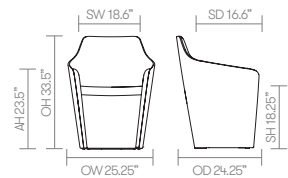

Fabric Grade	C.O.M.		C.O.L.										
	1	2	3	4	5	6	7	8	9	10	11	A	B
<b>VS1</b> • Tub chair	1,667	1,715	1,773	1,844	1,914	1,986	2,055	2,198	2,479	2,762	3,044	2,668	3,602
	4 yds		88 sq. ft.										

A, B = Leather

## standard & optional features

- Standard feature
- Not available

**VS1**  
Tub Chair

Weight	46lbs
Molded foam construction	●
Webbed seat support	●
Fully upholstered	●
Plastic glides	●

Optional features:

Plastic glides available with felt	+ \$20
Two-tone upholstery (use the price of the highest grade of the fabrics selected)	+ \$50

\* Click here to see approved upholstery options

**dimensions** – OH - Overall Height OD - Overall Depth OW - Overall Width AH - Arm Height SH - Seat Height SW - Seat Width SD - Seat Depth