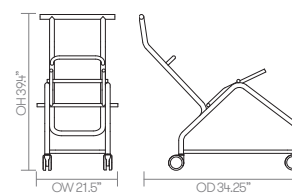

Quickship Standard Features (*Selected Models Only)

- Plastic shell available in a range of colors
- Tubular steel 4 leg frame finished in Polished Chrome
- Plastic arms*
- Plastic Glides
- Max quantity: 50