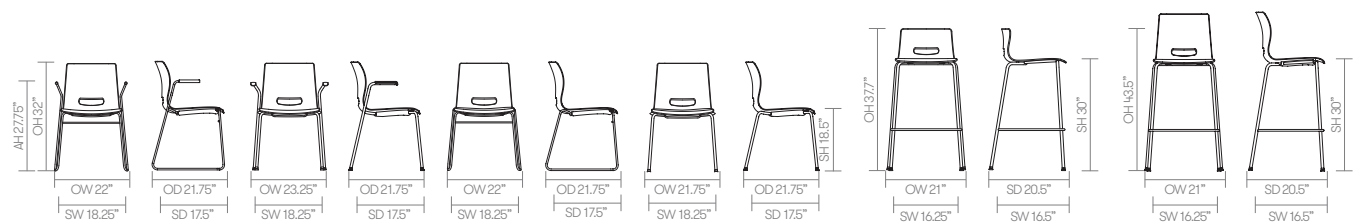

standard & optional features

● Standard feature
□ Not available

	CS1 Side Chair Skid Base	CS1A Armchair Skid Base	CS2 Side Chair 4 Leg Frame	CS2A Armchair 4 Leg Frame	CS5BS High Stool Low Back 4 Leg Frame	CS9BS High Stool Low Back Skid Base	CS7BS High Stool High Back 4 Leg Frame	CSTROLLEY Stacking Trolley
Weight	16lbs	17lbs	13lbs	15lbs	16lbs	21lbs	22lbs	□
Stacks (on trolley)	21 high	21 high	18 high	18 high	□	□	□	□
Plastic shell - Colors: Back to Black, Slate Gray, Smoke Gray, White as Snow, Turtle Dove, Vintage Red, Ruby Red or Blue Skies	●	●	●	●	●	●	●	□
Wire frame finished in Polished Chrome	●	●	□	□	□	●	□	□
Tubular steel frame finished in Polished Chrome	□	□	●	●	●	□	●	□
Plastic glides	●	●	□	□	□	●	□	□
Stainless steel self-leveling glides	□	□	●	●	●	□	●	□

Optional features:

Plastic shell with complementary color on the tubular steel powder coat frame (See Note 1)	-	-	+\$80	+\$80	+\$80	-	+\$80	-
Plastic glides available with felt	+\$20	+\$20	-	-	-	+\$20	-	-
Stainless steel self-leveling glides with felt	-	-	+\$20	+\$20	+\$20	-	+\$20	-
Detachable writing tablet (Specify LH or RH) - Chair does not stack when attached	+\$220	+\$220	-	-	-	-	-	-
Counter height stool option, seat height 24.5" (add CH to product code)	-	-	-	-	+\$0	-	+\$0	-

dimensions — OH - Overall Height OD - Overall Depth OW - Overall Width AH - Arm Height SH - Seat Height SW - Seat Width SD - Seat Depth

	Plastic	
CS1 • Side chair • Skid base	324	
CS1A • Armchair • Skid base	384	
CS2 • Side chair • 4 leg frame	330	
CS2A • Armchair • 4 leg frame	390	
CS5BS • High stool • Low back • 4 leg frame	437	
CS9BS • High stool • Low back • Skid base	512	
CS7BS • High stool • High back • 4 leg frame	511	
CSTROLLEY • Stacking trolley	2,600	