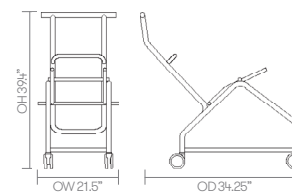

Fabric Grade	C.O.M.		C.O.L.										A	B
	1	2	3	4	5	6	7	8	9	10	11			
CS3 • Side chair • Upholstered seat pad • Skid base	447 1 yds	461	475 22 sq. ft.	494	512	530	549	585	659	732	806	615	812	
CS3A • Armchair • Upholstered seat pad • Skid base	507 1 yds	521	535 22 sq. ft.	554	572	590	609	645	719	792	866	675	872	
CS4 • Side chair • Upholstered seat pad • 4 leg frame	422 1 yds	436	449 22 sq. ft.	468	488	506	523	561	633	708	781	636	834	
CS4A • Armchair • Upholstered seat pad • 4 leg frame	482 1 yds	496	509 22 sq. ft.	528	548	566	583	621	693	768	841	696	894	
CS6BS • High stool • Low back • Upholstered seat pad • 4 leg frame	527 0.75 yds	541	555 16.5 sq. ft.	573	591	610	628	666	738	812	886	743	940	
CS10BS • High stool • Low back • Upholstered seat pad • Skid base	609 0.75 yds	623	639 16.5 sq. ft.	656	674	694	711	748	821	895	968	819	1,018	
CS8BS • High stool • High back • Upholstered seat pad • 4 leg frame	602 0.75 yds	616	630 16.5 sq. ft.	648	666	685	703	741	813	887	961	818	1,105	
CSTROLLEY • Stacking trolley													2,600	

A, B = Leather

All prices listed in US $

COM = Customers own Material (yds)

COL = Customers own Leather (sq ft)