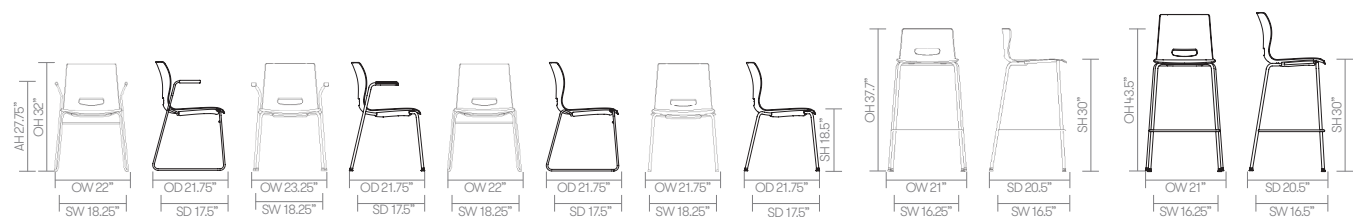

Optional features:

Plastic shell with complementary color on the tubular steel powder coat frame (See Note 1)	-	-	+\$80	+\$80	+\$80	-	-	-
Plastic glides available with felt	+\$20	+\$20	-	-	-	+\$20	-	-
Stainless steel self leveling glides with felt	-	-	+\$20	+\$20	+\$20	-	+\$20	-
Detachable writing tablet (Specify LH or RH) - Chair does not stack when attached	+\$220	+\$220	-	-	-	-	-	-
Ribbed upholstered seat pad (add P to product code)	+\$30	+\$30	+\$30	+\$30	+\$30	+\$30	+\$30	-
Counter height stool option, seat height 24.5" (add CH to product code)	-	-	-	-	+\$0	-	+\$0	-

dimensions – OH - Overall Height OD - Overall Depth OW - Overall Width AH - Arm Height SH - Seat Height SW - Seat Width SD - Seat Depth

Fabric Grade	C.O.M.		C.O.L.										A	B
	1	2	3	4	5	6	7	8	9	10	11			
CS3 • Side chair • Upholstered seat pad • Skid base	447 1 yds	461	475 22 sq. ft.	494	512	530	549	585	659	732	806	615	812	
CS3A • Armchair • Upholstered seat pad • Skid base	507 1 yds	521	535 22 sq. ft.	554	572	590	609	645	719	792	866	675	872	
CS4 • Side chair • Upholstered seat pad • 4 leg frame	422 1 yds	436	449 22 sq. ft.	468	488	506	523	561	633	708	781	636	834	
CS4A • Armchair • Upholstered seat pad • 4 leg frame	482 1 yds	496	509 22 sq. ft.	528	548	566	583	621	693	768	841	696	894	
CS6BS • High stool • Low back • Upholstered seat pad • 4 leg frame	527 0.75 yds	541	555 16.5 sq. ft.	573	591	610	628	666	738	812	886	743	940	
CS10BS • High stool • Low back • Upholstered seat pad • Skid base	609 0.75 yds	623	639 16.5 sq. ft.	656	674	694	711	748	821	895	968	819	1,018	
CS8BS • High stool • High back • Upholstered seat pad • 4 leg frame	602 0.75 yds	616	630 16.5 sq. ft.	648	666	685	703	741	813	887	961	818	1,105	
CSTROLLEY • Stacking trolley													2,600	