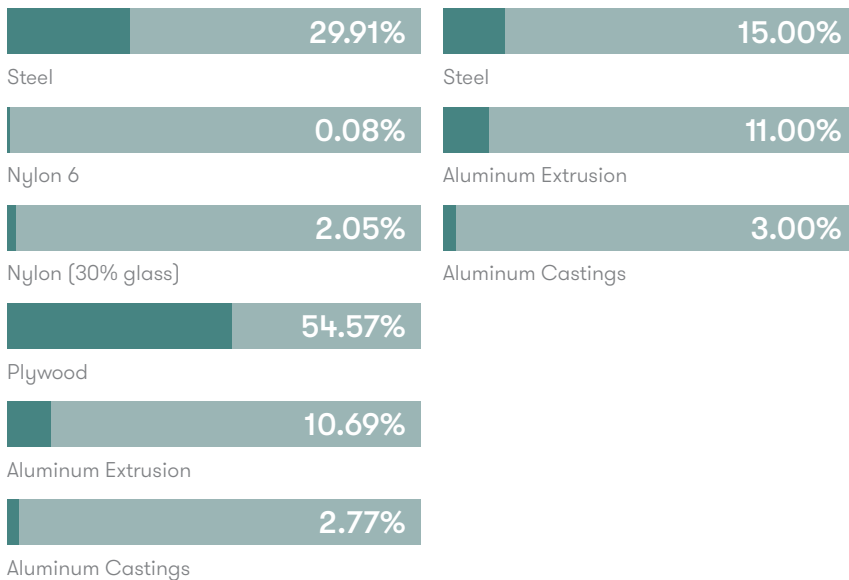

Material Content

Components are constructed of the following

Recycled Content

Contains up to 29.00% of Recycled Material

Recyclability

The range is 99% recyclable

99%

Finish Options