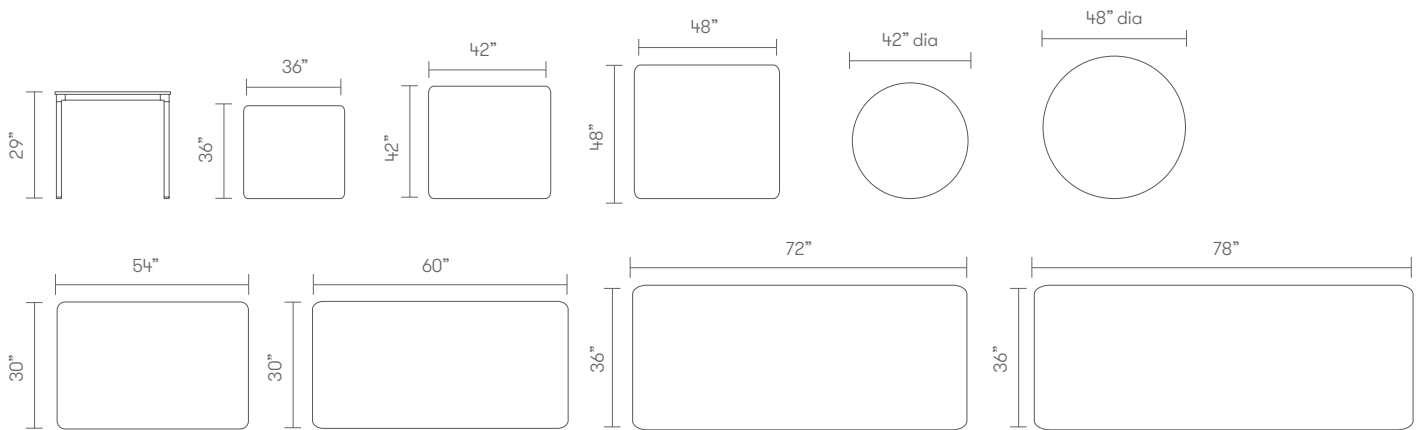

- 0.75" Laminate faced Plywood core top
- 0.75" Laminate faced MDF core top
- Aluminum Fluted legs and Steel frame under structure
- Plastic glides with leveling adjustment

Dimensions

Environmental Performance