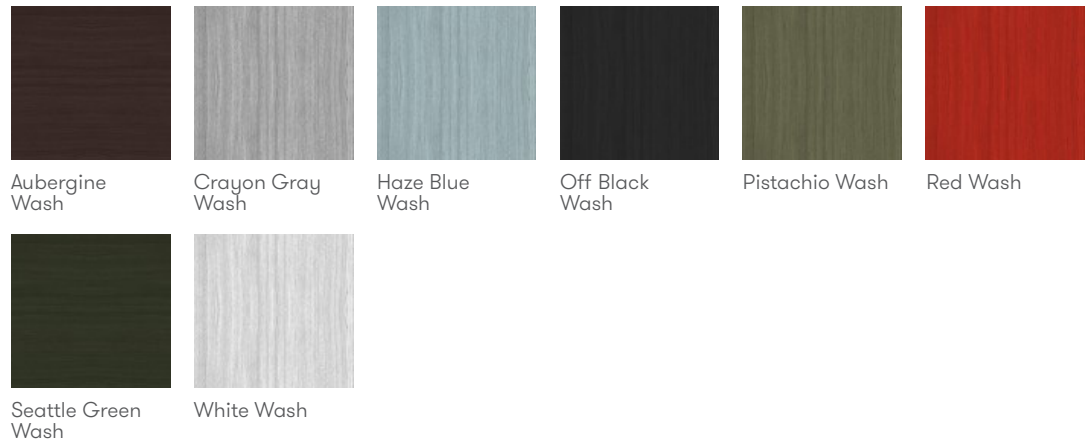

Plastic Finishes

Wood Stains Based on Ash

Color Washes Based on Ash

Metal Leg Finishes

Color images above are for reference only. Please verify with actual color sample.

Kin Upholstery.

Showcased here is our graded-in collection of fabrics and leathers for Kin (U1 Models). Each fabric is listed by grade. This is a conservative list, for additional approvals or if you have any questions please reach out to sales@allermuir-usa.com.