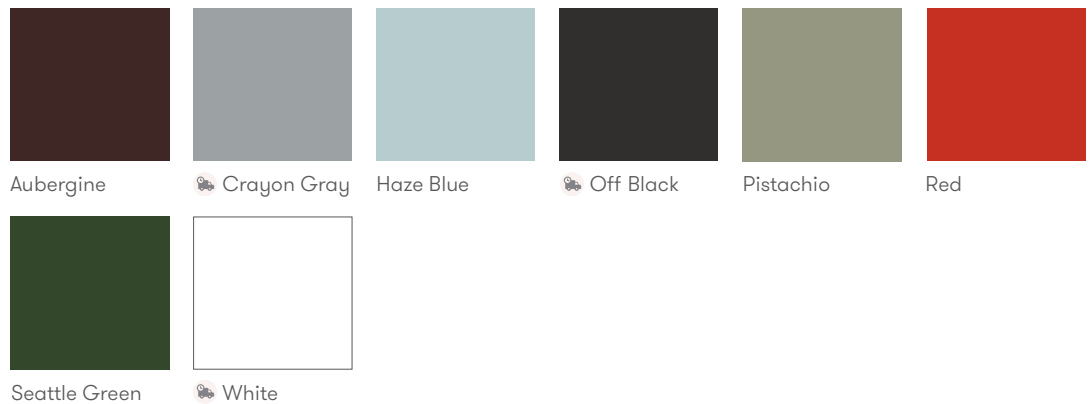

Plastic Finishes

Wood Stains Based on Ash

Color Washes Based on Ash

Metal Leg Finishes

Color images above are for reference only. Please verify with actual color sample.

Kin Upholstery.

Showcased here is our graded-in collection of fabrics and leathers for Kin (U1 Models). Each fabric is listed by grade. This is a conservative list, for additional approvals or if you have any questions please reach out to sales@allermuir-usa.com.