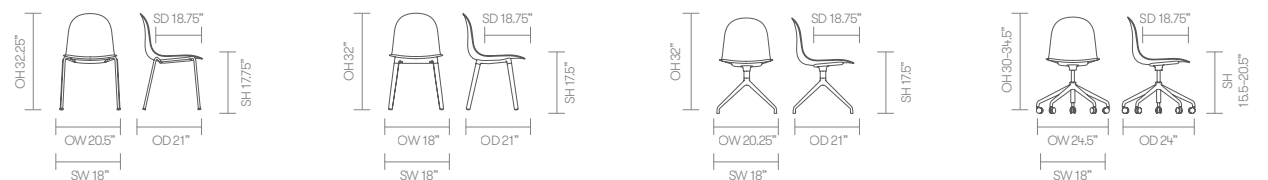

* Click here to see approved upholstery options

* Click here to see Kin Plastic & Metal Finishes

* Click here to see Kin Wood Finishes

dimensions — OH - Overall Height OD - Overall Depth OW - Overall Width AH - Arm Height SH - Seat Height SW - Seat Width SD - Seat Depth

Fabric Grade	Plastic	C.O.M.		C.O.L.										A	B	
		1	2	3	4	5	6	7	8	9	10	11				
KIN102 • Side chair • 4 leg frame	380	-	-	-	-	-	-	-	-	-	-	-	-	-	-	-
KIN103 • Side chair • Wood legs	480	-	-	-	-	-	-	-	-	-	-	-	-	-	-	-
KIN104 • Side chair • 4 star swivel base	590	-	-	-	-	-	-	-	-	-	-	-	-	-	-	-
KIN105 • Side chair • 5 star swivel base • Height adjustable	590	-	-	-	-	-	-	-	-	-	-	-	-	-	-	-
KIN102U1 • Side chair • 4 leg frame • Upholstered seat pad	-	489	500	513	528	543	559	575	607	670	744	818	620	-	-	-
KIN103U1 • Side chair • Wood legs • Upholstered seat pad	-	589	600	613	628	643	659	675	707	770	844	918	770	-	-	-
KIN104U1 • Side chair • 4 star swivel base • Upholstered seat pad	-	699	710	723	738	753	769	785	817	880	954	1,028	880	-	-	-
KIN105U1 • Side chair • 5 star swivel base • Height adjustable • Upholstered seat pad	-	699	710	723	738	753	769	785	817	880	954	1,028	880	-	-	-