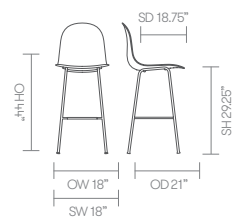

Optional features:

Counter height stool option, seat height 24.5" (add CH to product code)	+ \$72	+ \$72	+ \$72
Plastic shell available in White, Crayon Gray, Pistachio, Haze Blue, Aubergine, Seattle Green or Red with complimentary powder coat frame*	+ \$0	+ \$0	-
Plastic glides with felt	+ \$20	+ \$20	+ \$20

* [Click here to see Textile Finishes & COM Requirements](#)

* [Click here to see Kin Plastic & Metal Finishes](#)

Fabric Grade	Plastic	C.O.M.			C.O.L.								A	B	
		1	2	3	4	5	6	7	8	9	10	11			
KIN602 • High back stool • 4 leg frame	507	-	-	-	-	-	-	-	-	-	-	-	-	-	-
KIN602U1 • High back stool • 4 leg frame • Upholstered seat pad	-	609 .85 yds	621	633 30 sq ft.	649	665	681	697	728	792	866	939	792	-	
KIN602U3 • High back stool • 4 leg frame • Upholstered shell	-	704 1.5 yds	721	740 50 sq ft.	763	787	811	835	882	977	1,088	1,199	977	-	

A, B = Leather

COM = Customers own Material (yds)

COL = Customers own Leather (sq ft.)

All prices listed in US \$

dimensions — OH - Overall Height OD - Overall Depth OW - Overall Width AH - Arm Height SH - Seat Height SW - Seat Width SD - Seat Depth