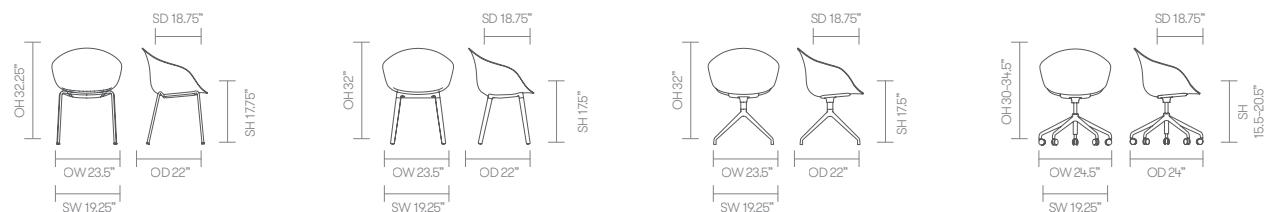

dimensions — OH - Overall Height OD - Overall Depth OW - Overall Width AH - Arm Height SH - Seat Height SW - Seat Width SD - Seat Depth