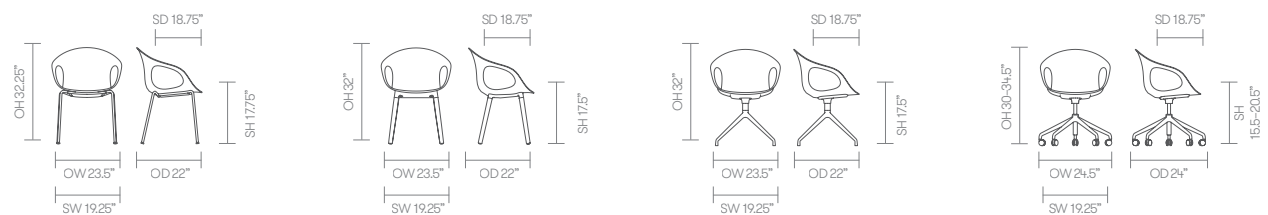

dimensions — OH - Overall Height OD - Overall Depth OW - Overall Width AH - Arm Height SH - Seat Height SW - Seat Width SD - Seat Depth

Fabric Grade	Plastic	C.O.M.		C.O.L.		5	6	7	8	9	10	11	A	B
		1	2	3	4									
KIN202 • Armchair • 4 leg frame	420	-	-	-	-	-	-	-	-	-	-	-	-	-
KIN203 • Armchair • Wood legs	520	-	-	-	-	-	-	-	-	-	-	-	-	-
KIN204 • Armchair • 4 star swivel base	630	-	-	-	-	-	-	-	-	-	-	-	-	-
KIN205 • Armchair • 5 star swivel base • Height adjustable	630	-	-	-	-	-	-	-	-	-	-	-	-	-
KIN202U1 • Armchair • 4 leg frame • Upholstered seat pad	-	523 .85 yds	534	547 30 sq ft.	563	580	596	613	646	712	789	866	712	-
KIN203U1 • Armchair • Wood legs • Upholstered seat pad	-	623 .85 yds	634	647 30 sq ft.	663	680	696	713	746	812	889	966	812	-
KIN204U1 • Armchair • 4 star swivel base • Upholstered seat pad	-	733 .85 yds	744	757 30 sq ft.	773	790	806	823	856	922	999	1,076	922	-
KIN205U1 • Armchair • 5 star swivel base • Height adjustable • Upholstered seat pad	-	733 .85 yds	744	757 30 sq ft.	773	790	806	823	856	922	999	1,076	922	-

A, B = Leather

All prices listed in US $

COM = Customers own Material (yds)

COL = Customers own Leather (sq ft.)

Quickship Standard Features (*Selected Models Only)

- Plastic shell available in a range of colors
- Tubular steel 4 leg frame color matched to plastic shell*
- Solid Ash legs with a clear finish*
- Aluminum wood leg connector frame color matched to plastic shell*
- Aluminum 4 star swivel base color matched to plastic shell*
- Plastic glides
- Max quantity: 10