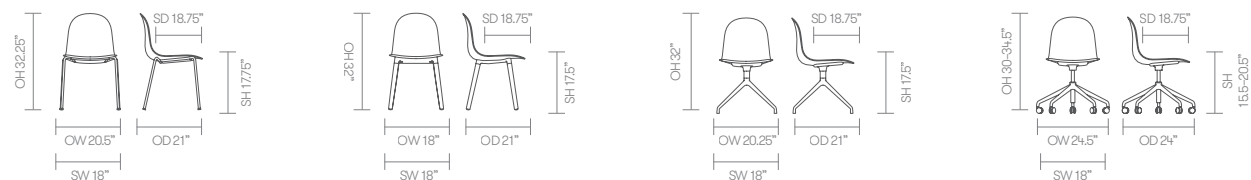

Fabric Grade	Plastic	C.O.M.		C.O.L.										A	B	
		1	2	3	4	5	6	7	8	9	10	11				
KIN102 • Side chair • 4 leg frame	380	-	-	-	-	-	-	-	-	-	-	-	-	-	-	-
KIN103 • Side chair • Wood legs	480	-	-	-	-	-	-	-	-	-	-	-	-	-	-	-
KIN104 • Side chair • 4 star swivel base	590	-	-	-	-	-	-	-	-	-	-	-	-	-	-	-
KIN105 • Side chair • 5 star swivel base • Height adjustable	590	-	-	-	-	-	-	-	-	-	-	-	-	-	-	-
KIN102U1 • Side chair • 4 leg frame • Upholstered seat pad	-	489	500	513	528	543	559	575	607	670	744	818	620	-	-	-
KIN103U1 • Side chair • Wood legs • Upholstered seat pad	-	589	600	613	628	643	659	675	707	770	844	918	770	-	-	-
KIN104U1 • Side chair • 4 star swivel base • Upholstered seat pad	-	699	710	723	738	753	769	785	817	880	954	1,028	880	-	-	-
KIN105U1 • Side chair • 5 star swivel base • Height adjustable • Upholstered seat pad	-	699	710	723	738	753	769	785	817	880	954	1,028	880	-	-	-

standard & optional features

- Standard feature
- Not available

	KIN102U3 Side chair on a 4 leg frame Upholstered shell	KIN103U3 Side chair on wood legs Upholstered shell	KIN104U3 Side chair on a 4 star swivel base Upholstered shell	KIN105U3 Side chair on a 5 star swivel base Upholstered shell
Stacks	4	□	□	□
Plastic shell — Color: Off-Black*	□	□	□	□
Upholstered inner shell	□	□	□	□
Upholstered shell	●	●	●	●
Tubular Steel frame finished in Off-Black powder coat*	●	□	□	□
Aluminum leg connector frame finished in Off-Black powder coat*	□	●	□	□
Solid Ash legs with a clear finish*	□	●	□	□
4 star swivel base on glides finished in Off-Black powder coat*	□	□	●	□
5 star swivel base with height adjustment on casters finished in Off-Black powder coat*	□	□	□	●
2" hard wheel casters	□	□	□	●
Self leveling glides	●	●	●	□

* [Click here to see Textile Finishes & COM Requirements](#)

* [Click here to see Kin Plastic & Metal Finishes](#)

* [Click here to see Kin Wood Finishes](#)

dimensions — OH - Overall Height OD - Overall Depth OW - Overall Width AH - Arm Height SH - Seat Height SW - Seat Width SD - Seat Depth