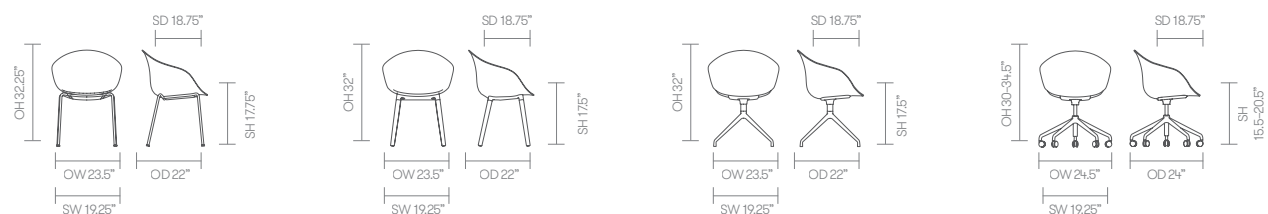

Fabric Grade	Plastic	C.O.M.		C.O.L.										A	B	
		1	2	3	4	5	6	7	8	9	10	11				
KIN102 • Side chair • 4 leg frame	380	-	-	-	-	-	-	-	-	-	-	-	-	-	-	-
KIN103 • Side chair • Wood legs	480	-	-	-	-	-	-	-	-	-	-	-	-	-	-	-
KIN104 • Side chair • 4 star swivel base	590	-	-	-	-	-	-	-	-	-	-	-	-	-	-	-
KIN105 • Side chair • 5 star swivel base • Height adjustable	590	-	-	-	-	-	-	-	-	-	-	-	-	-	-	-
KIN102U1 • Side chair • 4 leg frame • Upholstered seat pad	-	489	500	513	528	543	559	575	607	670	744	818	620	-	-	-
KIN103U1 • Side chair • Wood legs • Upholstered seat pad	-	589	600	613	628	643	659	675	707	770	844	918	770	-	-	-
KIN104U1 • Side chair • 4 star swivel base • Upholstered seat pad	-	699	710	723	738	753	769	785	817	880	954	1,028	880	-	-	-
KIN105U1 • Side chair • 5 star swivel base • Height adjustable • Upholstered seat pad	-	699	710	723	738	753	769	785	817	880	954	1,028	880	-	-	-

* [Click here to see Textile Finishes & COM Requirements](#)

* [Click here to see Kin Plastic & Metal Finishes](#)

* [Click here to see Kin Wood Finishes](#)

dimensions — OH - Overall Height OD - Overall Depth OW - Overall Width AH - Arm Height SH - Seat Height SW - Seat Width SD - Seat Depth