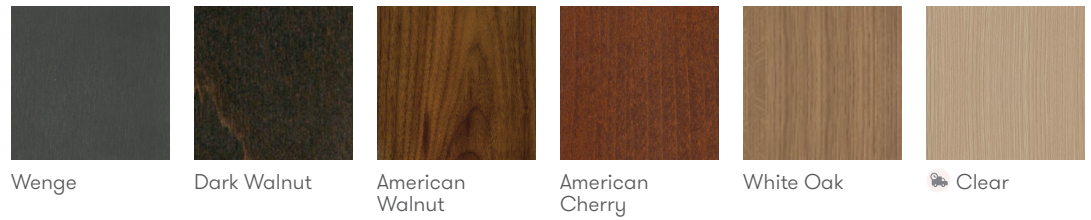

Plastic Finishes

Wood Stains Based on Ash

Color Washes Based on Ash

Metal Leg Finishes

Color images above are for reference only. Please verify with actual color sample.

Kin Upholstery.

Showcased here is our graded-in collection of fabrics and leathers for Kin (U1 Models). Each fabric is listed by grade. This is a conservative list, for additional approvals or if you have any questions please reach out to sales@allermuir-usa.com.