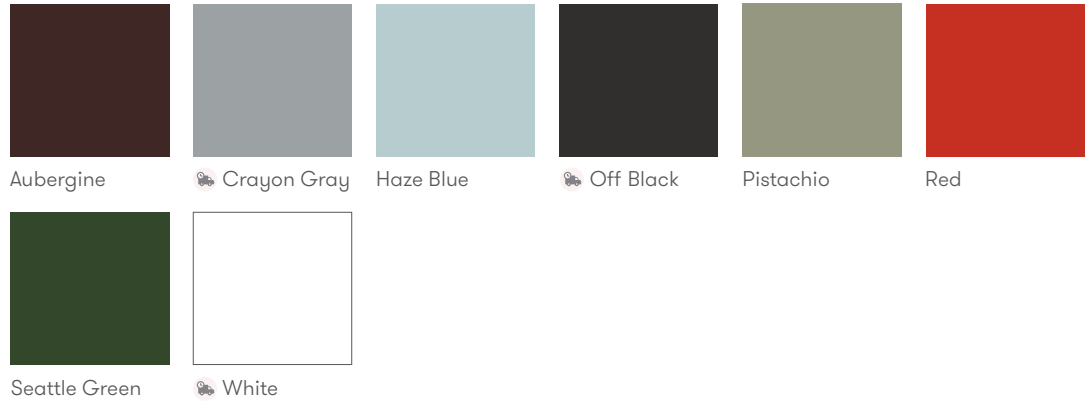

Plastic Finishes

Wood Stains Based on Ash

Color Washes Based on Ash

Metal Leg Finishes

Color images above are for reference only. Please verify with actual color sample.

Kin Upholstery.

Showcased here is our graded-in collection of fabrics and leathers for Kin (U1 Models). Each fabric is listed by grade. This is a conservative list, for additional approvals or if you have any questions please reach out to sales@allermuir-usa.com.