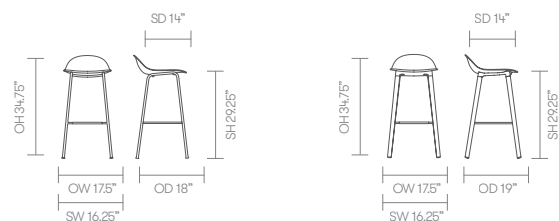

Optional features:

Counter height stool option, seat height 24.5" (add CH to product code)	+ \$72	+ \$72	+ \$72	+ \$72	+ \$72	+ \$72
Plastic shell available in White, Crayon Gray, Pistachio, Haze Blue, Aubergine, Seattle Green or Red with complimentary powder coat frame*	+ \$0	+ \$0	-	+ \$0	+ \$0	-
Solid Ash legs can be stained or color matched to compliment shell*	-	-	-	+ \$80	+ \$80	+ \$80
Plastic glides with felt	+ \$20	+ \$20	+ \$20	+ \$20	+ \$20	+ \$20

* [Click here to see Textile Finishes & COM Requirements](#)

* [Click here to see Kin Plastic & Metal Finishes](#)

* [Click here to see Kin Wood Finishes](#)

dimensions — OH - Overall Height OD - Overall Depth OW - Overall Width AH - Arm Height SH - Seat Height SW - Seat Width SD - Seat Depth