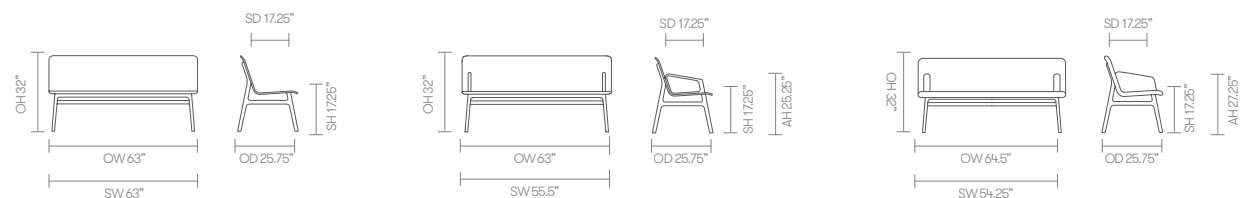

Fabric Grade	C.O.M.			C.O.L.								A	B		
	Oak	1	2	3	4	5	6	7	8	9	10			11	
AXLB16 • Bench • Wood shell	3,779	-	-	-	-	-	-	-	-	-	-	-	-	-	-
AXLB16U2 • Bench • Upholstered inner shell	-	4,672	4,715	4,765	4,826	4,888	4,951	5,012	5,135	5,383	5,671	5,960	-	-	-
AXLB16U3 • Bench • Fully upholstered	-	3,442	3,484	3,535	3,596	3,658	3,721	3,782	3,905	4,152	4,441	4,730	-	-	-
AXLBA16 • Bench • Wood shell • Cast arms	3,993	-	-	-	-	-	-	-	-	-	-	-	-	-	-
AXLBA16U2 • Bench • Upholstered inner shell • Cast arms	-	4,886	4,929	4,979	5,040	5,102	5,165	5,226	5,349	5,597	5,885	6,174	-	-	-
AXLBA16U3 • Bench • Fully upholstered shell • Upholstered arms	-	3,751	3,818	3,896	3,993	4,091	4,187	4,285	4,480	4,868	5,321	5,774	-	-	-

A, B = Leather

COM = Customer's Own Material (yds)

COL = Customer's Own Leather (sq ft.)

All prices listed in US \$

dimensions – OH - Overall Height OD - Overall Depth OW - Overall Width AH - Arm Height SH - Seat Height SW - Seat Width SD - Seat Depth