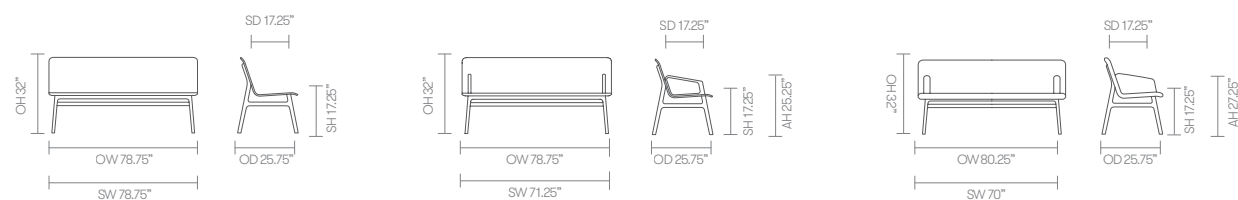

Fabric Grade	C.O.M.			C.O.L.								A	B	
	Oak	1	2	3	4	5	6	7	8	9	10			11
AXLB20 • Bench • Wood shell	4,473	-	-	-	-	-	-	-	-	-	-	-	-	-
AXLB20U2 • Bench • Upholstered inner shell	-	5,452	5,496	5,545	5,606	5,668	5,730	5,792	5,917	6,163	6,452	6,740	-	-
AXLB20U3 • Bench • Fully upholstered	-	3,753	3,809	3,873	3,952	4,032	4,110	4,191	4,350	4,668	5,037	5,407	-	-
AXLBA20 • Bench • Wood shell • Cast arms	4,687	-	-	-	-	-	-	-	-	-	-	-	-	-
AXLBA20U2 • Bench • Upholstered inner shell • Cast arms	-	5,666	5,710	5,759	5,820	5,882	5,944	6,006	6,131	6,377	6,666	6,954	-	-
AXLBA20U3 • Bench • Fully upholstered shell • Upholstered arms	-	4,186	4,254	4,332	4,428	4,527	4,623	4,720	4,915	5,302	5,756	6,210	-	-

A, B = Leather

COM = Customer's Own Material (yds)

COL = Customer's Own Leather (sq ft.)

All prices listed in US \$

dimensions – OH - Overall Height OD - Overall Depth OW - Overall Width AH - Arm Height SH - Seat Height SW - Seat Width SD - Seat Depth