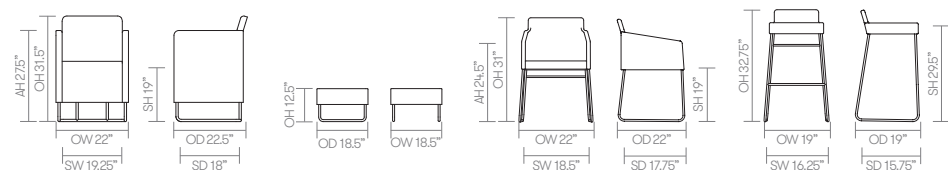

* [Click here to see Textile Finishes & COM Requirements](#)

* [Click here to see available Seating Metal Finishes](#)

Fabric Grade	C.O.M.		C.O.L.									A	B	
	1	2	3	4	5	6	7	8	9	10	11			
A530Q • Club chair • Skid base • Quilted upholstery	2,128 4 yds	2,186	2,250 88 sq. ft.	2,332	2,414	2,494	2,575	2,738	3,064	3,389	3,714	3,132	4,080	
A531Q • Footstool • Skid base • Quilted upholstery	680 1 yds	698	720 24 sq. ft.	746	772	799	825	875	981	1,085	1,190	1,025	1,305	
A532Q • Dining chair • Skid base • Quilted upholstery	1,605 2.5 yds	1,635	1,670 55 sq. ft.	1,714	1,757	1,801	1,845	1,932	2,106	2,281	2,455	2,162	2,651	
A534Q • High stool • Skid base • Quilted upholstery	1,198 1 yds	1,213	1,229 20 sq. ft.	1,249	1,270	1,290	1,310	1,351	1,432	1,514	1,596	1,451	1,689	
A530 • Club chair • Skid base	2,003 4 yds	2,061	2,125 88 sq. ft.	2,207	2,289	2,369	2,450	2,613	2,939	3,264	3,589	3,007	3,955	
A531 • Footstool • Skid base	617 1 yds	636	656 22 sq. ft.	683	709	734	760	813	918	1,022	1,127	939	1,243	
A532 • Dining chair • Skid base	1,492 2.5 yds	1,522	1,556 55 sq. ft.	1,601	1,644	1,688	1,731	1,818	1,993	2,167	2,342	2,029	2,537	
A534 • High stool • Skid base	1,149 1 yds	1,162	1,179 22 sq. ft.	1,198	1,220	1,240	1,259	1,301	1,382	1,463	1,545	1,400	1,638	

A, B = Leather

COM = Customers own Material (yds)

COL = Customers own Leather (sq ft.)

All prices listed in US \$

dimensions – OH - Overall Height OD - Overall Depth OW - Overall Width AH - Arm Height SH - Seat Height SW - Seat Width SD - Seat Depth