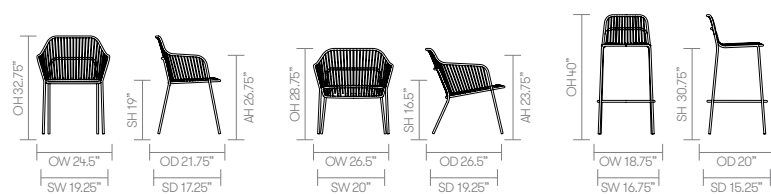

# Crop

Design – Layer

Crop is a family of outdoor chairs and stools named after the enigmatic rolling fields of crops in the British countryside, which are represented in the flowing parallel wires of the seating forms. The durable seating is suitable for al fresco dining and socialising in a variety of hospitality, commercial and residential settings.

## standard & optional features

- Standard feature
- Not available

	CRP02 Armchair	CRP03 Lounge Chair	CRP05 High Back Stool
Stacks	4	□	□
Weight	21lbs	22lbs	19lbs
Steel frame finished in Black Powder coated for outdoor use	●	●	●
Plastic stacking buffers	●	□	□
Plastic glides	●	●	●
Optional features:			
Steel frame available in Teal, Blush, Ivory, Pastel Green, and Olive powder coat	+ \$0	+ \$0	+ \$0
Counter height stool option, seat height 24.5" (add CH to product code)	-	-	+ \$72

\* [Click here to see available Seating Metal Finishes](#)

	Steel	
CRP02 • Armchair	851	
CRP03 • Lounge chair	1,230	
CRP05 • High back stool	798	

	Kvadrat Patio	Agua Aura	
CRP02 • Seat Pad for Armchair	CRPCK02 370	CRPCA02 236	
CRP03 • Seat Pad for Lounge Chair	CRPCK03 386	CRPCA03 249	
CRP05 • Seat Pad for High Back Stool	CRPCK05 407	CRPCA05 270	

Note: Please use the codes above when ordering upholstered seat pad

All prices listed in US \$

dimensions – OH - Overall Height OD - Overall Depth OW - Overall Width AH - Arm Height SH - Seat Height SW - Seat Width SD - Seat Depth