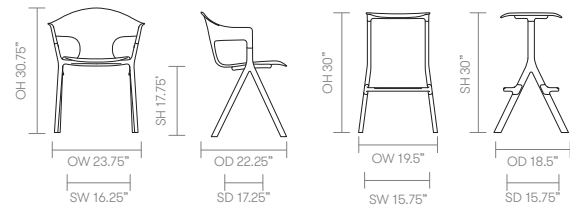

dimensions – OH - Overall Height OD - Overall Depth OW - Overall Width AH - Arm Height SH - Seat Height SW - Seat Width SD - Seat Depth

N.B. Add .78" for upholstered option

Fabric Grade	Plastic	C.O.M.			C.O.L.							A	B		
		1	2	3	4	5	6	7	8	9	10			11	
AXL02 • Arm chair	792	-	-	-	-	-	-	-	-	-	-	-	-	-	-
AXL02U • Arm chair • Upholstered seat pad	-	884 1.25 yds	895	909 27.5 sq ft.	926	943	960	977	1,011	1,078	1,145	1,213	978	1,068	
AXL04 • High stool	894	-	-	-	-	-	-	-	-	-	-	-	-	-	
AXL04U • High stool • Upholstered seat pad	-	986 1 yds	998	1,011 22 sq ft.	1,029	1,045	1,062	1,079	1,112	1,181	1,247	1,316	1,079	1,171	