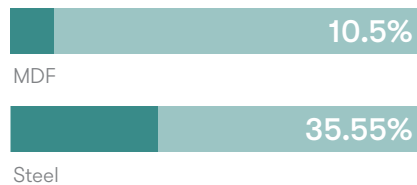

Components are constructed of the following

Recycled Content

Contains up to 46.05% of Recycled Material

Recyclability

The range is 99% recyclable

99%

Finish Options

Tripod leg frame available in Black, White, Slate Grey powder coat and all select mineral metal finishes