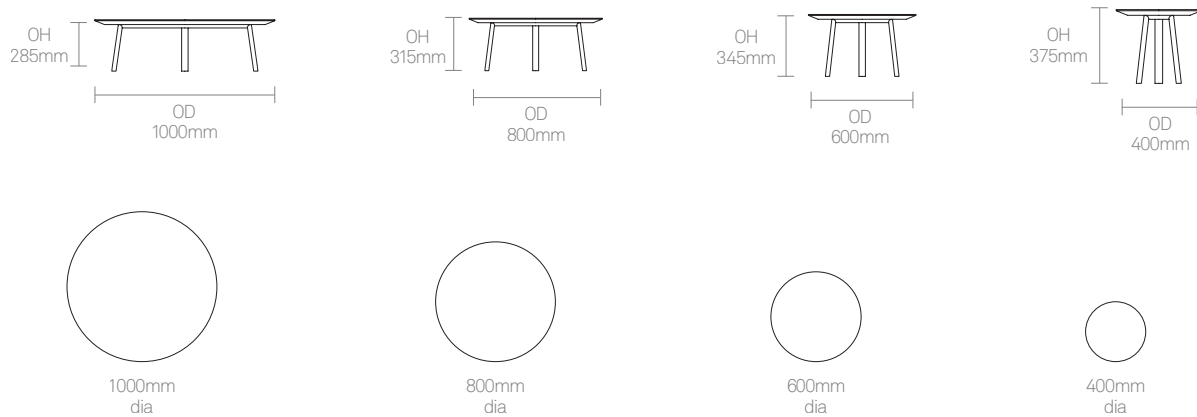

(* - Selected models only)

Reformed Oak veneer face tops on 25mm

MDF with a cutback, clear finish edge profile

Tripod tubular steel frame

Plastic glides

Dimensions

Environmental Performance

Material Content