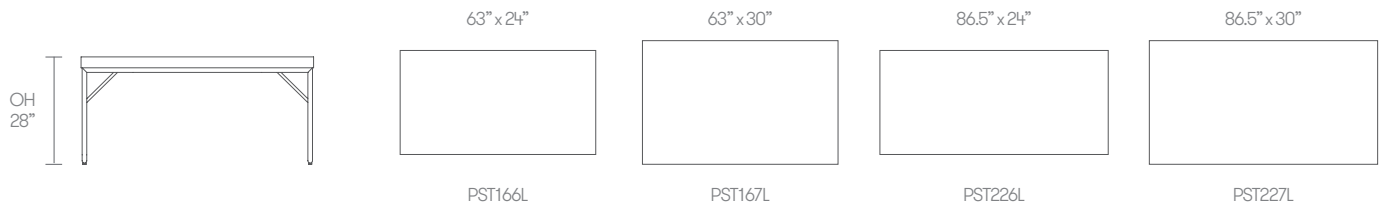

Pause Dining Tables 28" Height

Pause High Tables 40.25" Height

Standard Features

3" Grade A or B laminate faced top
 Tubular steel frame finished in Silver M04 Powder Coat
 Plastic glides with leveling adjustment