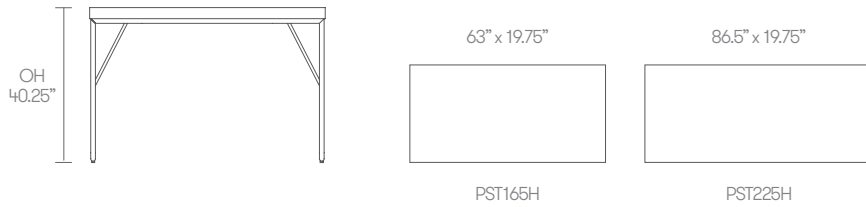

Constantly exploring new product trends and keeping up to date with the latest innovations in technology and materials, our design team creates world class designs of the highest quality.

Pause Coffee Tables 13" Height

Pause Dining Tables 28" Height

Pause High Tables 40.25" Height

Standard Features

3" Grade A or B laminate faced top
 Tubular steel frame finished in Silver M04 Powder Coat
 Plastic glides with leveling adjustment