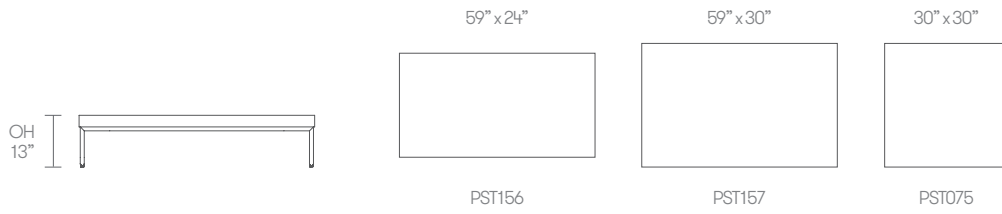

Constantly exploring new product trends and keeping up to date with the latest innovations in technology and materials, our design team creates world class designs of the highest quality.

Pause Coffee Tables 13" Height

Pause Dining Tables 28" Height

Pause High Tables 40.25" Height

Standard Features

3" Grade A or B laminate faced top
 Tubular steel frame finished in Silver M04 Powder Coat
 Plastic glides with leveling adjustment