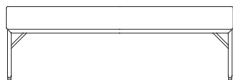

PSB154L
PSB214L