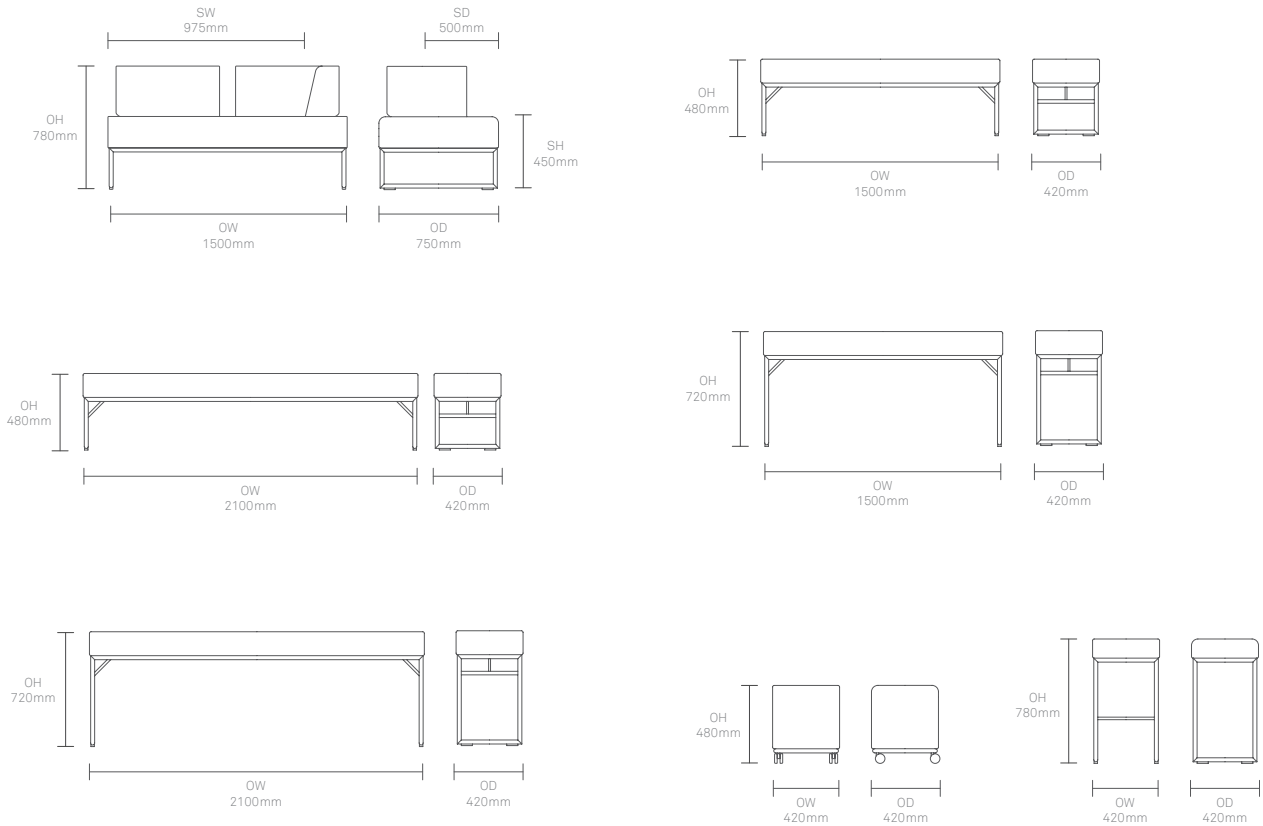

Dimensions