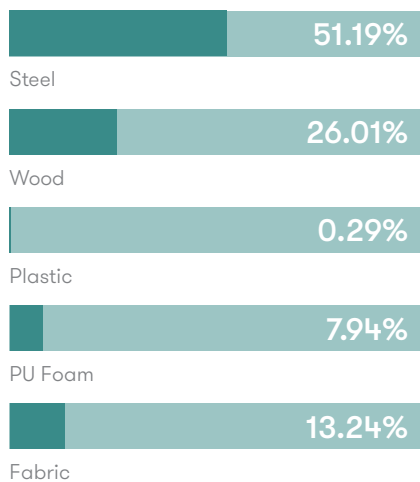

Dimensions

Dimensions

Environmental Performance

Material Content

Components are constructed of the following

Recycled Content

Contains up to 32.50% of Recycled Material

Recyclability

The range is 100% recyclable

100%