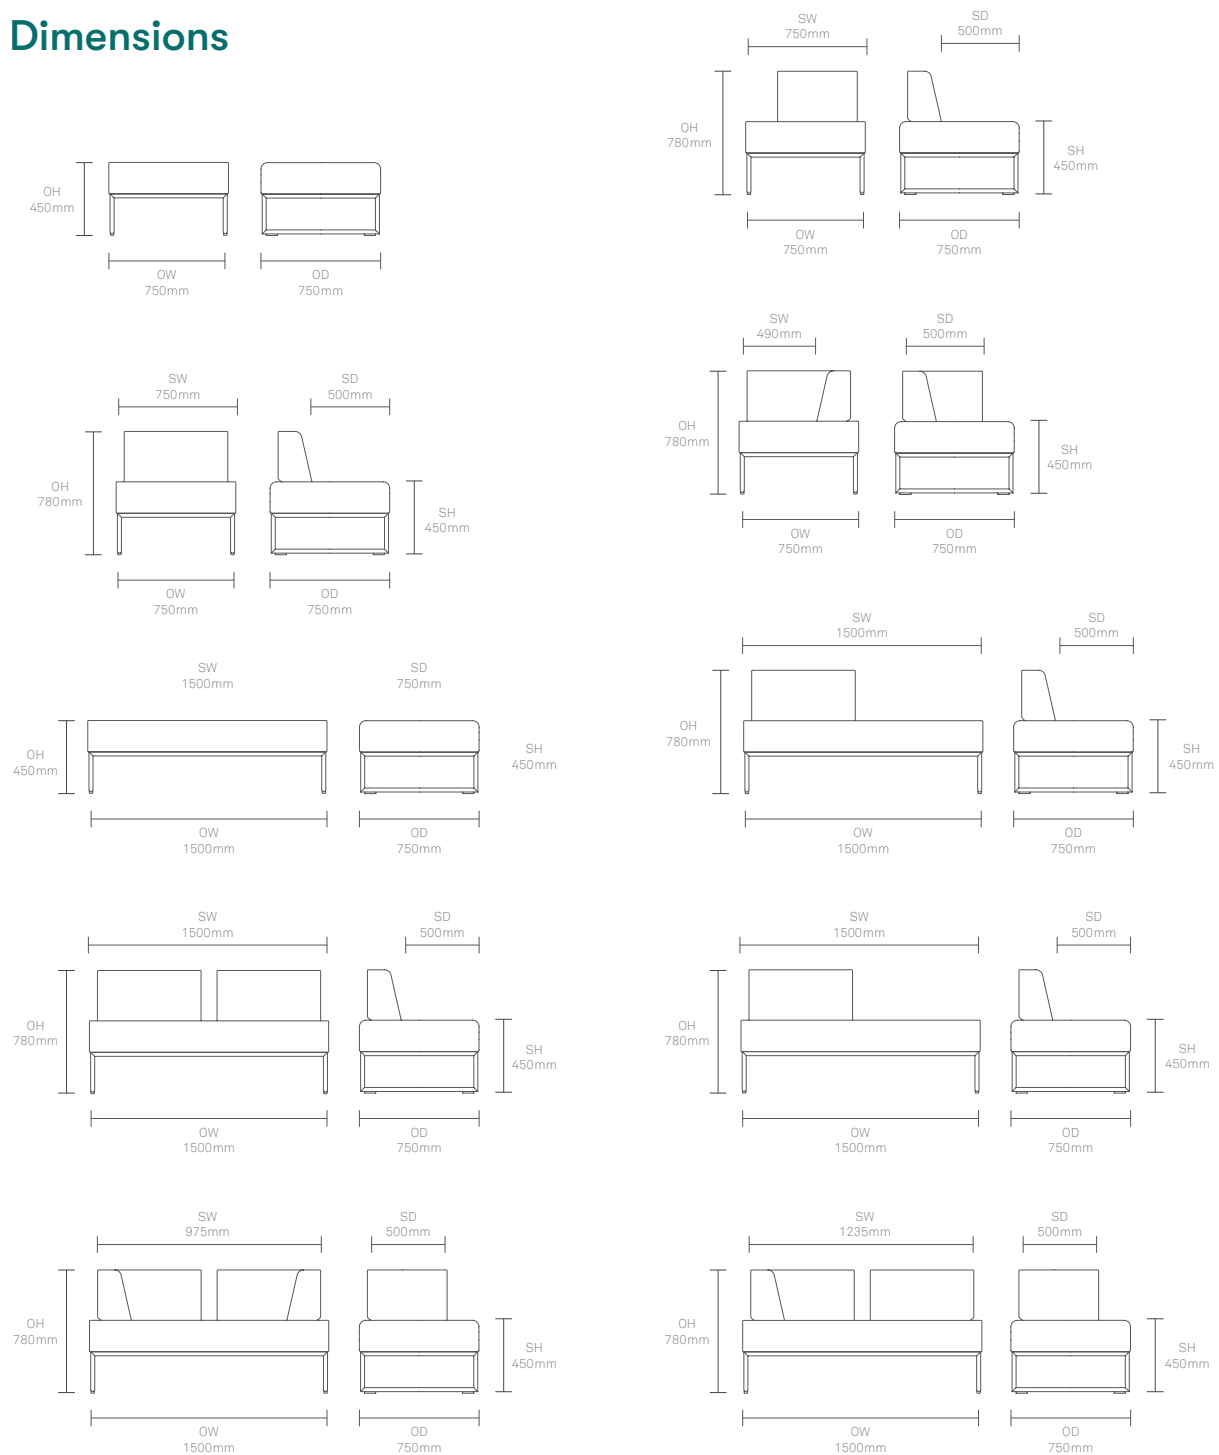

Standard Features

- (* - Selected models only)
- Traditional carcass seat construction*
- Moulded foam back construction*
- Tubular Steel frame*
- Plastic glides with levelling adjustment*
- 60mm hard wheel castors*

Optional Features

- Seat to seat linking*
- Multi-Fabrics *
- Glides*
- Soft wheel castors*
- Soft wheel break unloaded castors*
- Counter height stool option*

Performance Standards

SCS-EC10.2-2007 Indoor Air Quality

Dimensions