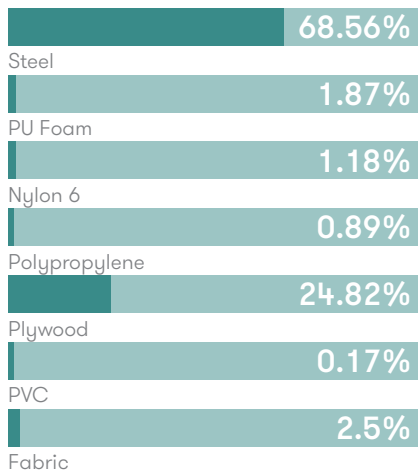

Dimensions

Environmental Performance

Material Content

Components are constructed of the following

Recycled Content

Contains up to 35.50% of Recycled Material

Recyclability

The range is 100% recyclable