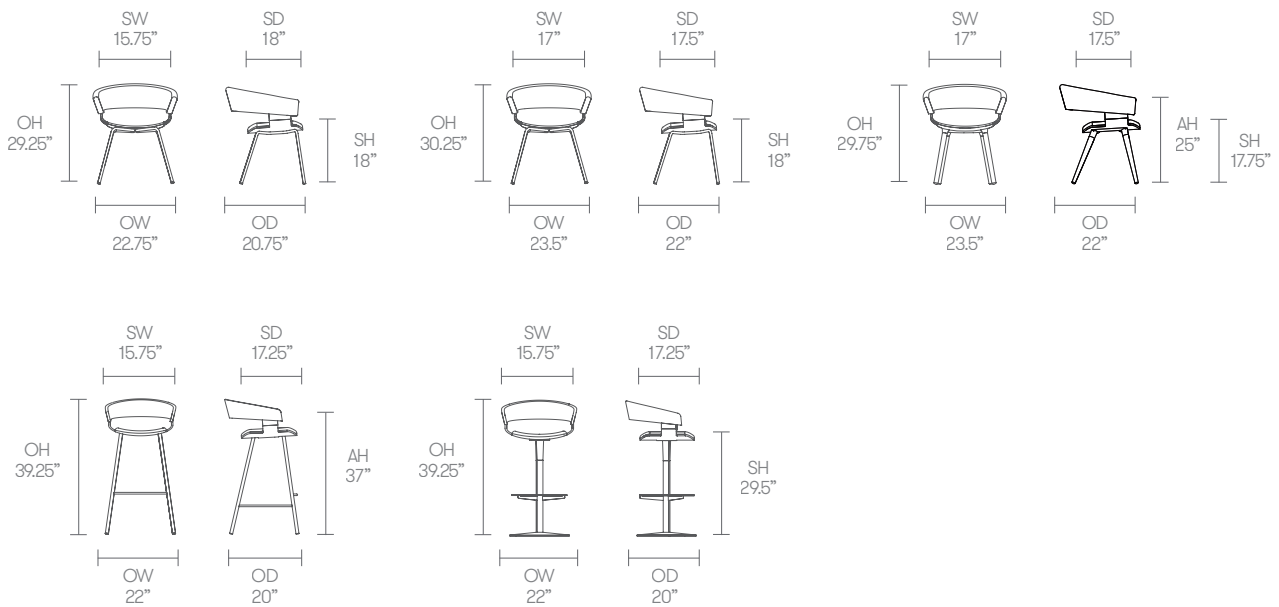

Standard Features

- (* - Selected models only)
- Tubular steel frame*
- Conical Solid Beech legs*
- Aluminum leg connector frame
- Upholstered seat & back
- Steel swivel base
- Pedestal base and footring

- Beech shell
- Plastic glides

Optional Features

- Plastic glides with felt
- Solid oak legs
- Counter height stool option*
- Oak or Walnut veneer shell
- Two-tone upholstery

Performance Standards

- ANSI/BIFMA X5.1:2002
- SCS-EC10.2-2007 Indoor Air Quality

Dimensions