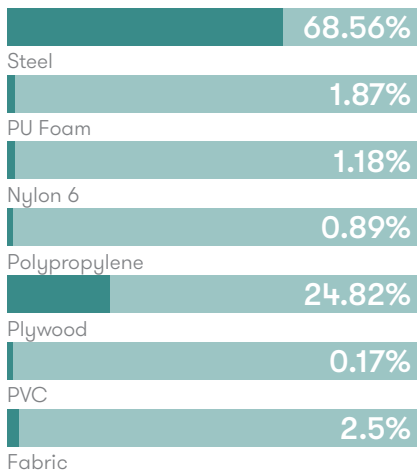

Optional Features

- Plastic glides with felt*
- Counter height stool option*
- Oak or Walnut veneer shell*
- Solid Oak legs
- Multi-Fabric

Performance Standards

SCS-EC10.2-2007 Indoor Air Quality

Dimensions

Environmental Performance

Material Content

Components are constructed of the following

Recycled Content

Contains up to 35.50% of Recycled Material

Recyclability

The range is 100% recyclable

100%