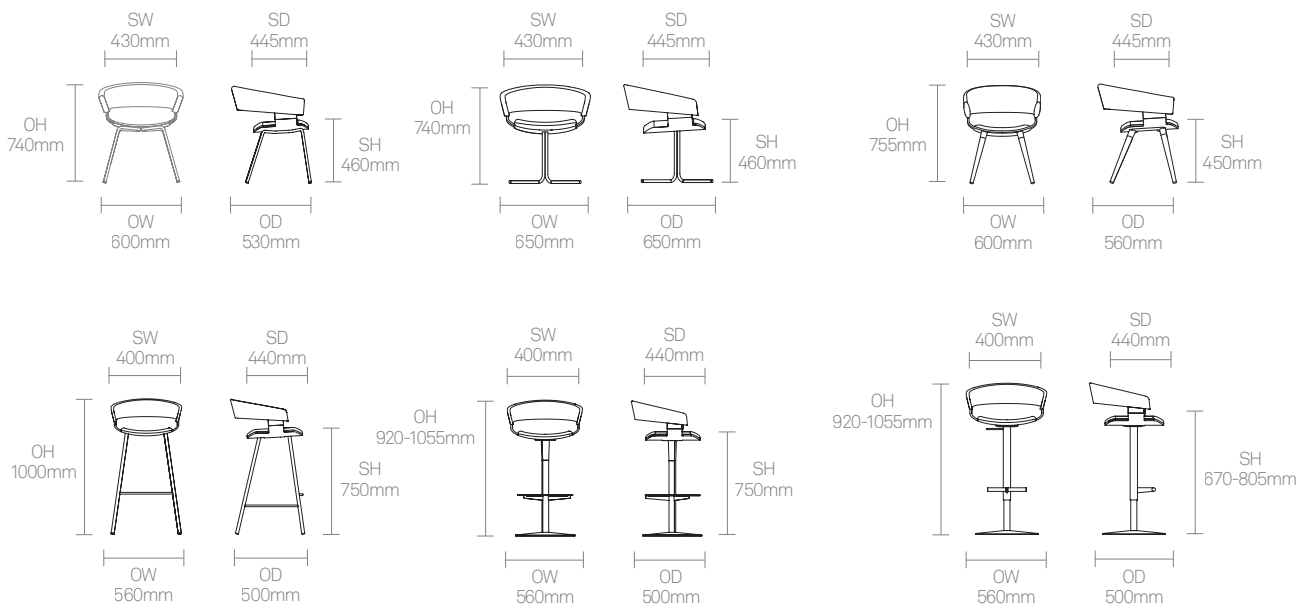

- (* - Selected models only)
- Tubular steel frame*
- Conical solid Beech legs*
- Aluminium leg connector frame*
- Upholstered seat & back
- Steel swivel base*
- Pedestal base and footring*

- Height adjustable pedestal base footrest*
- Beech Shell
- Plastic glides*

Optional Features

- Plastic glides with felt*
- Counter height stool option*
- Oak or Walnut veneer shell*
- Solid Oak legs
- Multi-Fabric

Performance Standards

SCS-EC10.2-2007 Indoor Air Quality

Dimensions