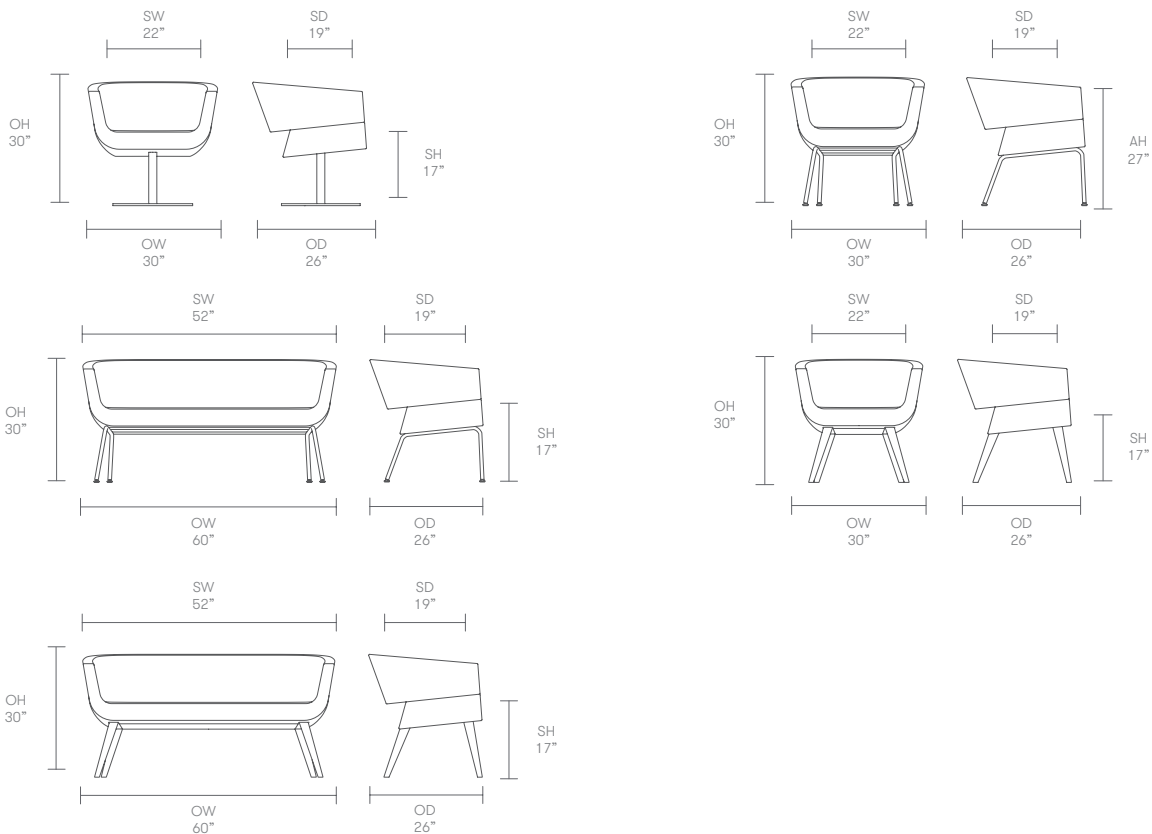

Standard Features

- (* - Selected models only)
- Molded foam construction
- Fully upholstered
- Tubular Steel frame*
- Steel swivel pedestal base*
- Plastic glides*

- Plastic self leveling glides*
- Solid Beech legs*

Optional Features

- Plastic self leveling glides with felt*
- Two-tone upholstery

Performance Standards

- ANSI/BIFMA X5.4:2005
- SCS-EC10.2-2007 Indoor Air Quality

Dimensions