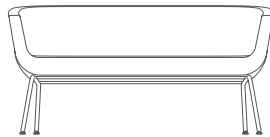

Lola

Design by Wolfgang C. R. Mezger

Lola is seductive, curving and shapely, yet a strong and dependable collection. This soft seating range has been designed as a contemporary, visually lighter alternative to the linear forms typically used in corporate environments. Providing excellent comfort,

Lola is perfect for stunning reception areas or for creating relaxing spaces in corporate lounges or breakout areas.

A820

A821

A822

A825

A826

Design

Wolfgang C. R. Mezger

Standard Features

- (* - Selected models only)
- Molded foam construction
- Fully upholstered
- Tubular Steel frame*
- Steel swivel pedestal base*
- Plastic glides*

- Plastic self leveling glides*
- Solid Beech legs*