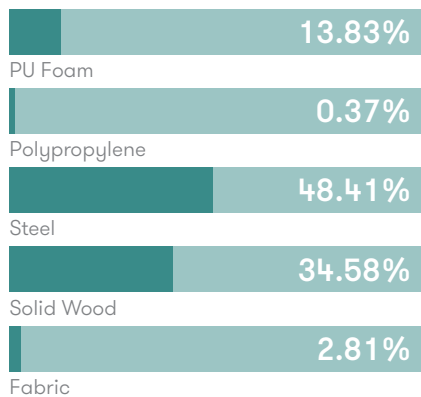

Optional Features

- Plastic self leveling glides with felt*
- Two-tone upholstery

Performance Standards

- ANSI/BIFMA X5.4:2005
- SCS-EC10.2-2007 Indoor Air Quality

Dimensions

Environmental Performance

Material Content

Components are constructed of the following

Recycled Content

Contains up to 25.50% of Recycled Material

Recyclability

The range is 99% recyclable

99%

Finish Options

Tubular steel frames are available in either Silver M04 Powder Coat or Polished Chrome
 Steel pedestal base finished in Polished Chrome