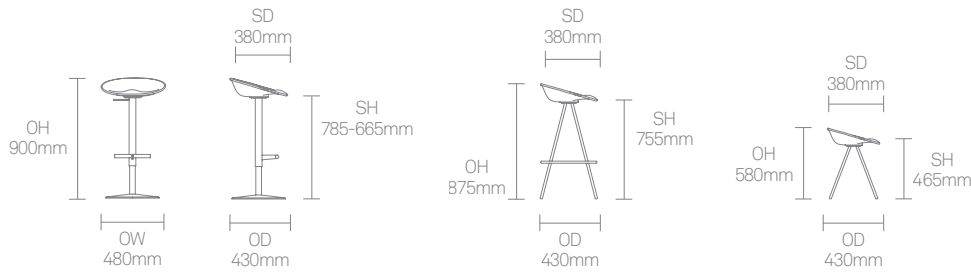

form of high and low four leg frames, or a height adjustable frame with a swivelling centre pedestal.

A590

A591

A592

A595

A596

A597

Design

### Standard Features

- (\* - Selected models only)
- Beech (3D ply) shell\*
- Rigid PU Shell\*
- Tubular steel frame\*
- Height adjustable Steel Swivel pedestal base\*
- Plastic glides

### Optional Features

- White tinted 'Alpi' Oak (3D ply) Shell
- American Walnut (3D ply) Shell
- Counter height Stool\*
- Two-tone PU shell\*

## Dimensions