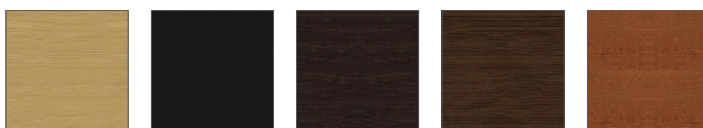

Wood Stains Based on Ash

White Oak wood stain   Wenge wood stain   Dark Walnut wood stain   American Walnut wood stain   American Cherry wood stain

Note: Colour images are for reference only. Please verify with actual colour sample.