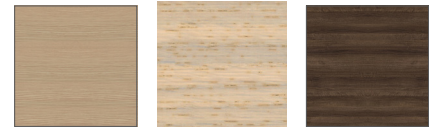

Wood Shell Finish

Solid Ash (Standard)   White Tinted Alpi Oak   American Walnut