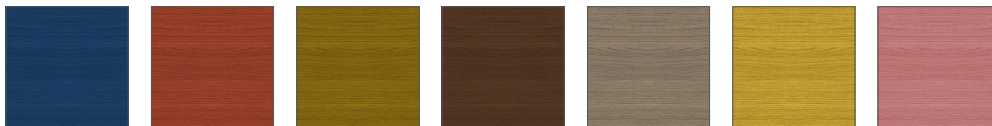

### Colour Washes based on Beech

White as Snow colour wash      Back to Black colour wash      Slate Grey colour wash      Smoke Grey colour wash      Vintage Red colour wash      Ruby Red colour wash      Fern Green colour wash      Peacock Green colour wash      Blue Skies colour wash