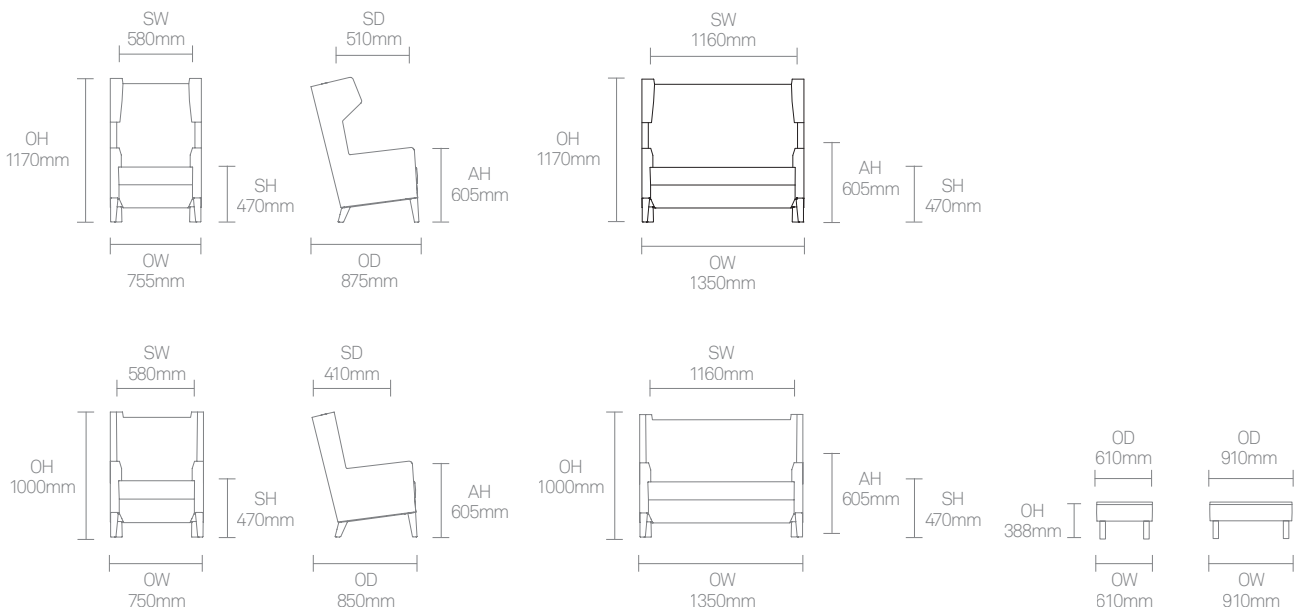

Standard Features

- (* - Selected models only)
- Traditional carcass construction
- Secured deep buttoned back cushion*
- Webbed seat support
- Solid Oak legs

Optional Features

- Two-tone upholstery

Performance Standards

BS EN 16139: 2013 - Level 2

Dimensions

Environmental Performance

Material Content

Components are constructed of the following