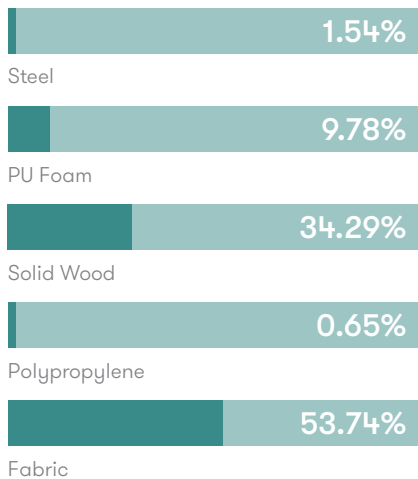

- (* - Selected models only)
- Traditional carcass construction
- Secured deep buttoned back cushion*
- Webbed seat support
- Solid Oak legs

Optional Features

- Two-tone upholstery

Performance Standards

BS EN 16139: 2013 - Level 2

Dimensions

Environmental Performance

Material Content

Components are constructed of the following

Recycled Content

Contains up to 4% of Recycled Material

Recyclability

The range is 100% recyclable