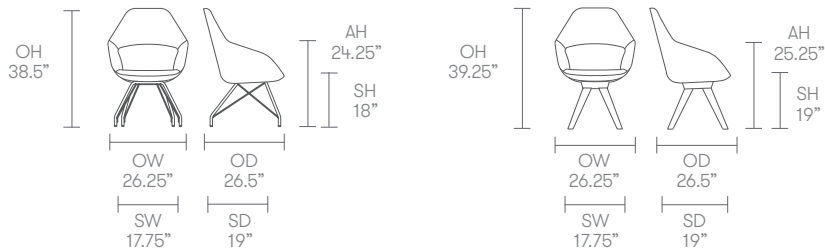

Standard Features

(* - Selected models only)
Molded foam construction
Fully upholstered
Tubular steel frame with wire supports*
Aluminum leg connector frame with solid
Ash legs*
Plastic glides*

Optional Features

Plastic glides with felt*
2.5" soft wheel casters
Decorative railroad stitch detail to
perimeter seam*
Two-tone upholstery

Performance Standards

BS EN 16139:2013 - Level 2
ANSI/BIFMA X5.1-2017

Dimensions