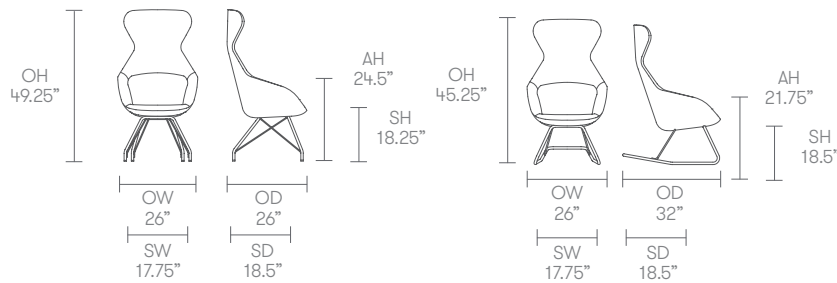

Dimensions

Standard Features

- (* - Selected models only)
- Molded foam construction
- Fully upholstered
- Tubular steel frame with wire supports*
- Tubular steel tilt frame*
- Aluminum leg connector frame with solid
- Ash legs*
- Plastic glides*

Optional Features

- 2.5" soft wheel casters
- Decorative railroad stitch detail to perimeter seam*
- Two-tone upholstery

Performance Standards

- BS EN 16139:2013 - Level 2
- ANSI/BIFMA X5.1-2017

Dimensions