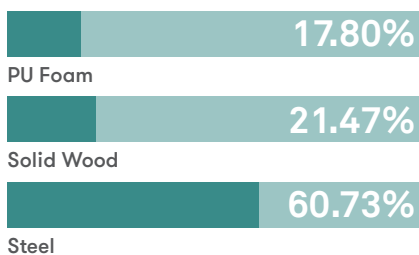

Environmental Performance

Material Content

Components are constructed of the following

Recycled Content

Contains up to 35.50% of Recycled Material

Recyclability

The range is 100% recyclable

99%

Finish Options

Solid Ash legs and frame can be stained or color washed

Tubular steel 4 leg frames are available in Polished Chrome or Slate Gray Powder Coat

Tubular steel tilt frame available in Polished Chrome