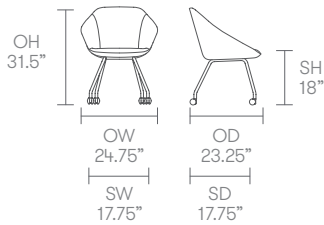

Standard Features

(* - Selected models only)
Molded foam construction
Fully upholstered
Aluminum leg connector frame*
Tubular Steel frame on 2" hard wheel casters*
Tubular Steel frame with wire supports
Plastic glides*

Optional Features

2" Soft wheel casters in Black
Decorative Railroad stitch detail to perimeter seam
Two-tone upholstery.
Soft wheel casters*
Plastic glides*
Plastic glides with felt*

Performance Standards

BS EN 16139:2013 - Level 2
ANSI/BIFMA X5.1-2017

Dimensions