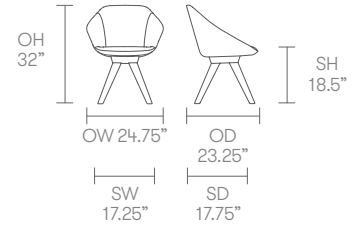

Standard Features

(* - Selected models only)
Molded foam construction
Fully upholstered
Aluminum leg connector frame*
Tubular Steel frame on 2" hard wheel casters*
Tubular Steel frame with wire supports
Plastic glides*

Optional Features

2" Soft wheel casters in Black
Decorative Railroad stitch detail to perimeter seam
Two-tone upholstery.
Soft wheel casters*
Plastic glides*
Plastic glides with felt*

Performance Standards

BS EN 16139:2013 - Level 2
ANSI/BIFMA X5.1-2017

Dimensions