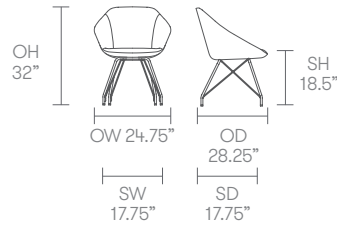

Standard Features

(* - Selected models only)
Molded foam construction
Fully upholstered
Aluminum leg connector frame*
Tubular Steel frame on 2" hard wheel casters*
Tubular Steel frame with wire supports
Plastic glides*

Optional Features

2" Soft wheel casters in Black
Decorative Railroad stitch detail to perimeter seam
Two-tone upholstery.
Soft wheel casters*
Plastic glides*
Plastic glides with felt*

Performance Standards

BS EN 16139:2013 - Level 2
ANSI/BIFMA X5.1-2017

Dimensions