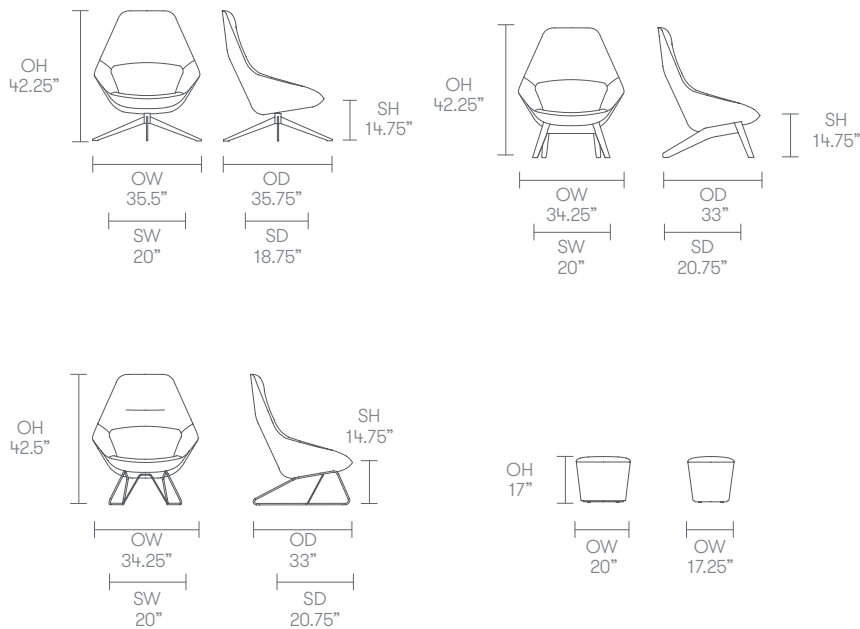

Plastic glides with felt
 Decorative Railroad stitch detail
 Two-tone upholstery

Performance Standards

BS EN 16139:2013 - Level 2
 ANSI/BIFMA X5.1-2017

Dimensions

Standard Features

(* - Selected models only)
 Molded foam construction
 Fully upholstered
 Aluminum leg connector frame*
 Tubular Steel frame on 2" hard wheel casters*
 Tubular Steel frame with wire supports
 Plastic glides*