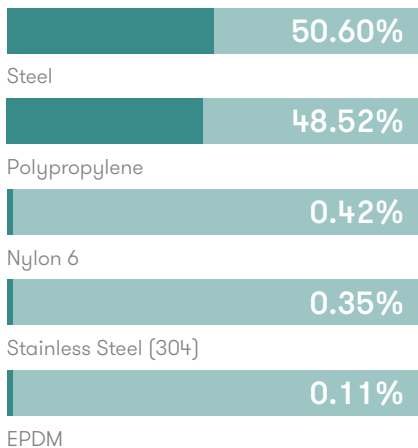

Performance Standards

- EN 13761:2002
- BS4875:2007.1
- SCS-EC10.2-2007 Indoor Air Quality
- EN 15373:2007
- ANSI/BIFMA AX5.1:2002

Dimensions

Environmental Performance

Material Content

Components are constructed of the following

Recycled Content

Contains up to 25.50% of Recycled Material

Recyclability

The range is 100% recyclable

100%

Finish Options

Steel frames are finished in Polished Chrome

Plastic components are available in White as Snow, Turtle Dove, Ruby Red, Vintage Red, Blue Skies, Smoke Gray, Slate Gray, Back to Black

Seat pads can be upholstered in a broad range of contract upholstery fabrics, vinyls and leathers from Allermuir standard collection.

Tubular Steel frames available in White as Snow, Turtle Dove, Ruby Red, Vintage Red, Blue Skies, Smoke Gray, Back to Black power coat complementary to Shell* (See Note 1)