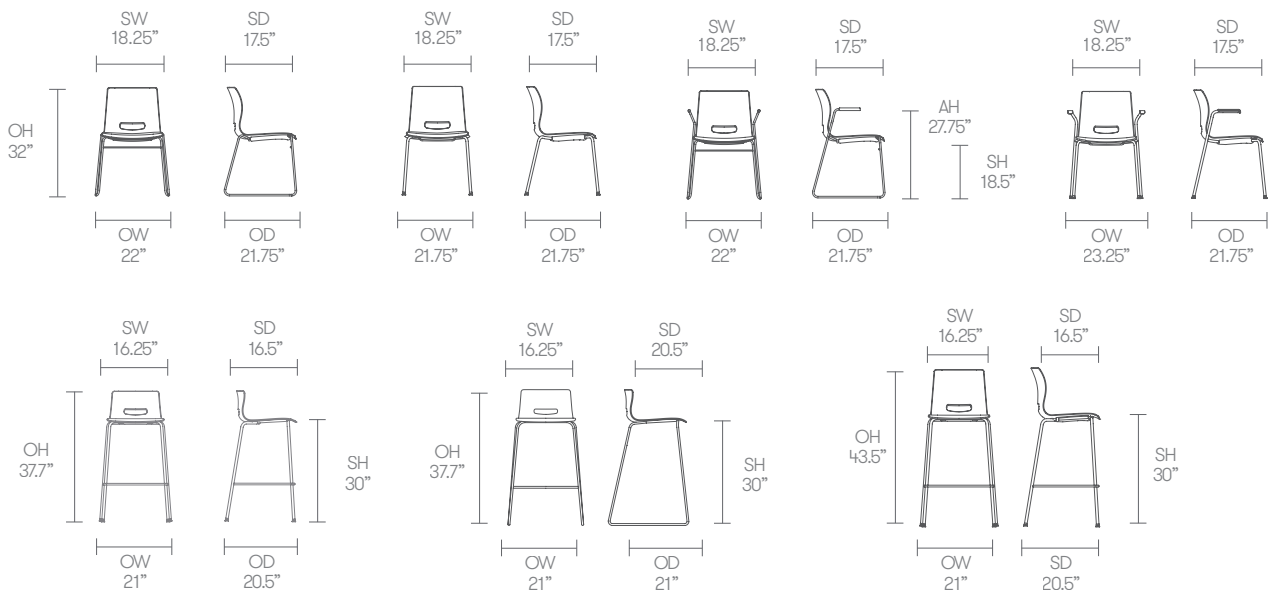

Standard Features

- (* - Selected models only)
- Stacks up to 25 high*
- Plastic shell
- Wire frame*
- Tubular steel frame*
- Plastic arms*
- Upholstered seat*
- Plastic glides*
- Plastic self-leveling glides*

Optional Features

- Plastic linking glides*
- Plastic self-leveling glides with felt*
- Detachable writing tablet*
- Chair trolley
- Ribbed upholstered seat pad*
- Counter height stool option, seat height 24.5" (add CH to product code)*

Performance Standards

- EN 13761:2002
- BS4875:2007.1
- SCS-EC10.2-2007 Indoor Air Quality
- EN 15373:2007
- ANSI/BIFMA AX5.1:2002

Dimensions

Environmental Performance

Material Content

Components are constructed of the following