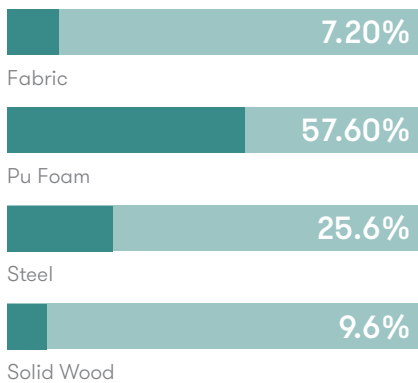

Environmental Performance

Material Content

Components are constructed of the following