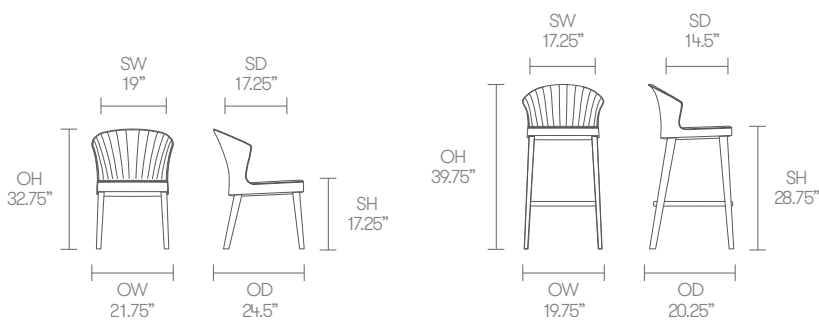

Standard Features

- (* - Selected models only)
- Molded shell
- Fully upholstered with luxury quilt detail
- Solid Ash legs
- Tubular steel footrest
- Plastic Glides

Optional Features

- Plastic glides with felt
- Counter height stool option, seat height 24.5" (add CH to product code)*