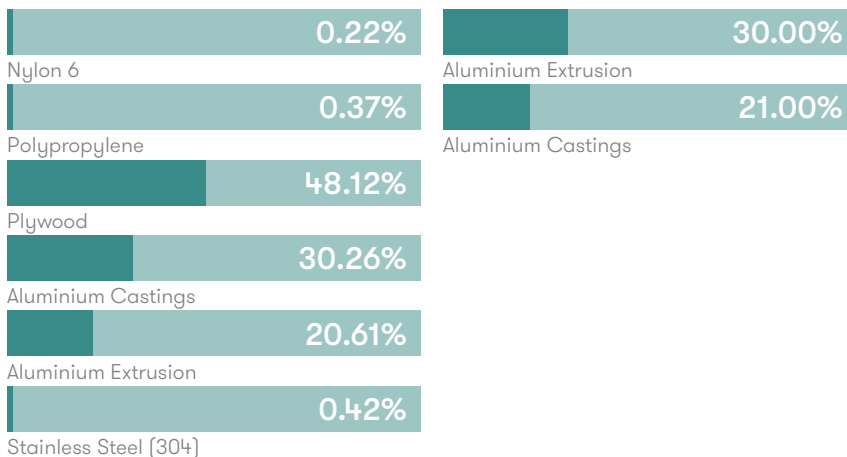

## Environmental Performance

### Material Content

Components are constructed of the following

### Recycled Content

Contains up to 51.00% of Recycled Material

### Recyclability

The range is 99% recyclable