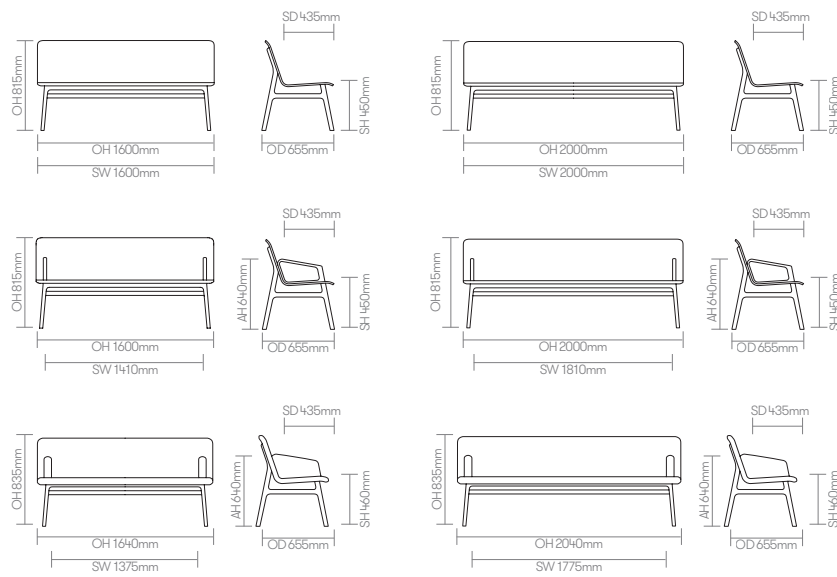

### Standard Features

- (\* - Selected models only)
- Oak veneer Ply shell
- Oak veneer ply shell\*
- Upholstered inner shell\*
- Fully upholstered shell \*
- Fully upholstered arms\*
- Cast Aluminium frame and extrusions
- Cast Aluminium amrs\*
- Plastic glides with levelling adjustment

### Optional Features

- Plastic glides with felt and levelling adjustment

## Dimensions