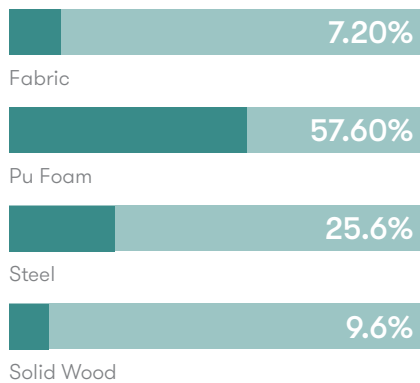

Environmental Performance

Material Content

Components are constructed of the following