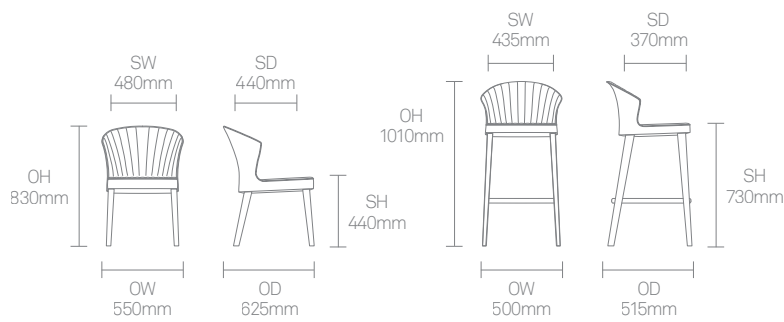

Standard Features

- (* - Selected models only)
- Moulded shell
- Fully upholstered with luxury quilt detail
- Solid Ash legs
- Tubular steel footrest
- Plastic Glides

Optional Features

- Plastic glides with felt
- Counter height Stool option*

Performance Standards

BS EN 16139 : 2013 - Level 1