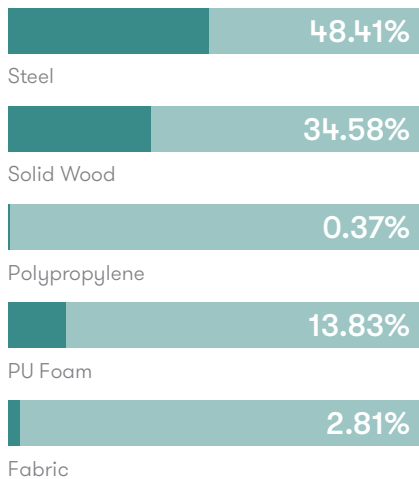

- Solid Beech conical legs*
- Plastic glides

Optional Features

- Multi-Fabrics

Performance Standards

SCS-EC10.2-2007 Indoor Air Quality

Dimensions

Environmental Performance

Material Content

Components are constructed of the following

Recycled Content

Contains up to 25.50% of Recycled Material

Recyclability

The range is 99% recyclable

99%

Finish Options

Swaged tubular Steel legs and pedestal base are finished in Polished Chrome
 Steel swivel base finished in Polished Chrome
 Solid Beech legs have a clear finish as standard