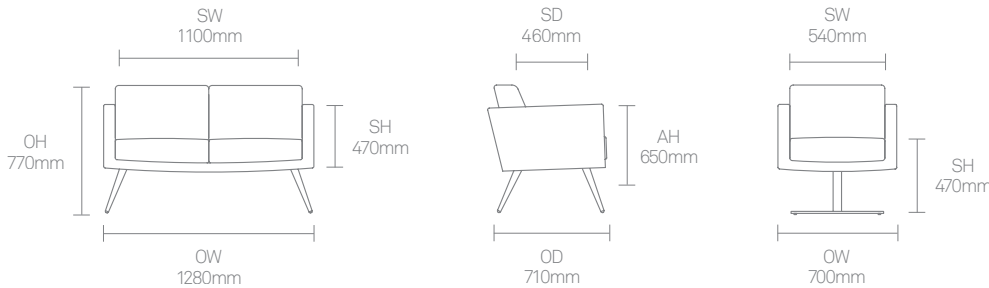

- Solid Beech conical legs*
- Plastic glides

Optional Features

- Multi-Fabrics

Performance Standards

SCS-EC10.2-2007 Indoor Air Quality

Dimensions

Environmental Performance

Material Content