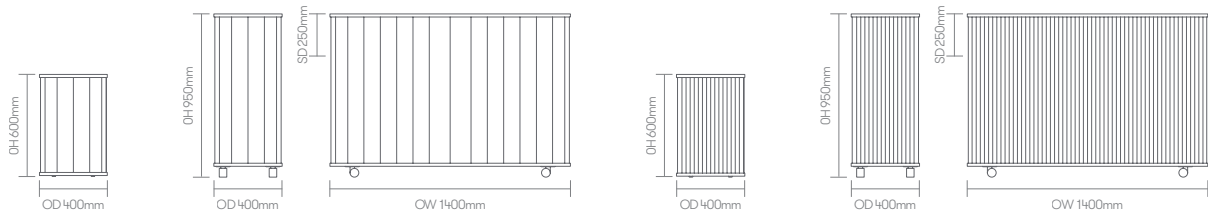

Standard Features

Lockable castors*

(* - Selected models only)

Steel frame finished in black powder coat*

Oak frame with a clear finish*

Ply panels with a clear finish*

Matt black HIPS liner

Plastic glides with levelling adjustment*

Dimensions