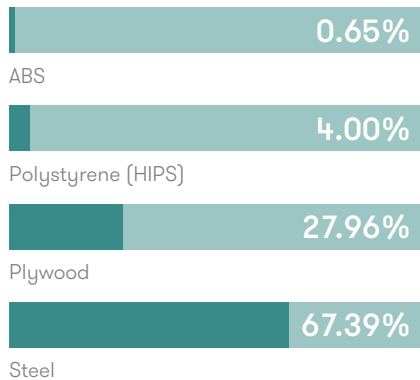

Dimensions

Environmental Performance

Material Content

Components are constructed of the following

Recycled Content

Contains up to 35.50% of Recycled Material

Recyclability

The range is 99% recyclable

99%

Finish Options

Steel frame available in Black or White powder coat.

Timber frame available in Oak with clear finish

Frame Finishes

Black

White

Timber Finishes