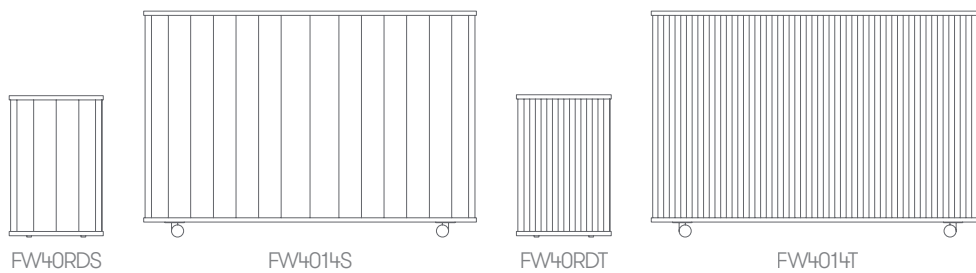

Design Allermuir

Our team of talented in house designers is responsible for creating elegant, innovative furniture designs that not only look beautiful, but minimise the impact on the world around us.

Constantly exploring new product trends and keeping up to date with the latest innovations in technology and materials, our design team creates world class designs of the highest quality.