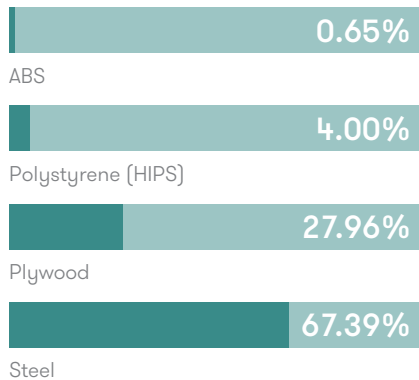

Dimensions

Environmental Performance

Material Content

Components are constructed of the following

Recycled Content

Contains up to 35.50% of Recycled Material

Recyclability

The range is 99% recyclable