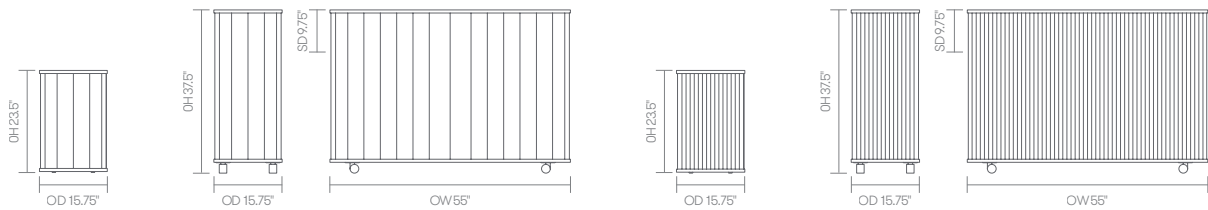

Standard Features

Lockable casters*

(* - Selected models only)

Steel frame finished in black powder coat*

Oak frame with a clear finish*

Ply panels with a clear finish*

Matt black HIPS liner

Plastic glides with levelling adjustment*

Dimensions