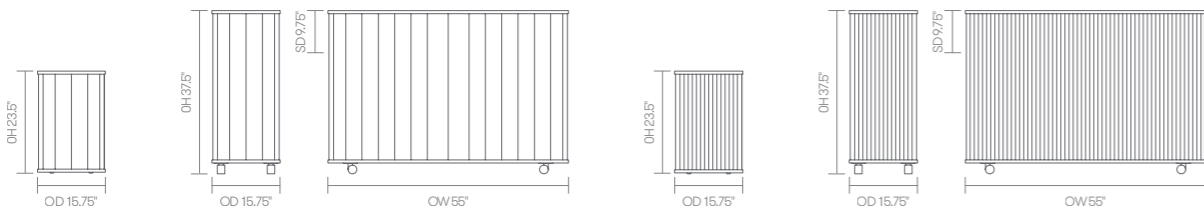

Available in two materials, oak tambour or powder coated pressed steel.

standard & optional features

- Standard feature
- Not available

	FW40RDS Steel Planter 15.75" dia	FW4014S Steel Planter 15.75" x 55"	FW40RDT Timber Planter 15.75" dia	FW4014T Timber Planter 15.75" x 55"
Weight	26lbs	122lbs	25lbs	132lbs
Steel frame finished in Black or White powder coat*	●	●	□	□
Oak frame with a clear finish	□	□	●	●
Ply panels with a clear finish	●	●	□	□
Matt Black HIPS liner	●	●	●	●
Plastic glides with levelling adjustment	●	□	●	□
Casters with wheel brake	□	●	□	●

* Please click here for finish reference

dimensions

OH - Overall Height OD - Overall Depth OW - Overall Width SD - Shelf Depth (Internal)

Code	Steel	Timber
FW40RDS • Steel Planter • 23.5" h • 15.75" dia	1200	-
FW4014S • Steel Planter • 37.5" h • 15.75" x 55"	3300	-
FW40RDT • Timber Planter • 23.5" h • 15.75" dia	-	2400
FW4014T • Timber Planter • 37.5" h • 15.75" x 55"	-	5500