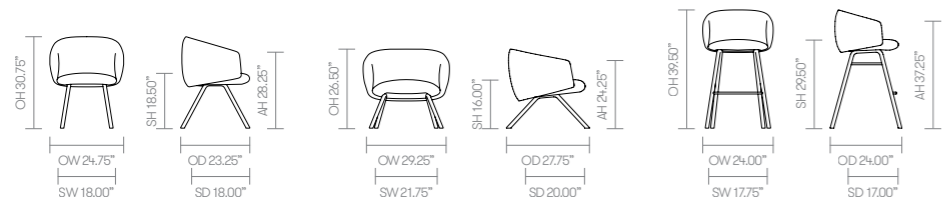

standard & optional features

- Standard feature
- Not available

	BST01 Dining chair	BST03 Lounge Chair	BST05 Bar Stool
Weight	34lbs	39lbs	31lbs
Moulded foam construction	●	●	●
Fully upholstered with perimeter piping	●	●	●
Tubular Steel frame finished in New Black powder coat	●	●	●
Footrest protector	□	□	●
Plastic glides	●	●	●
Optional Features			
Tubular Steel frame available in Soft Gold, Soft Silver or Deep Mulberry power coat	+ \$0	+ \$0	+ \$0
Plastic glides with felt	+ \$20	+ \$20	+ \$20
Counter height stool option, seat height 655mm (add CH to product code)	-	-	+ \$72

* Please click here for finish reference

dimensions

OH - Overall Height OD - Overall Depth OW - Overall Width AH - Arm Height SH - Seat Height SW - Seat Width SD - Seat Depth

Fabric Band	C.O.M		C.O.L									A	B
	1	2	3	4	5	6	7	8	9	10	11		
BST01 • Dining chair	1592 4.5 yds	1630	1673 75 sq ft.	1727	1781	1835	1889	1997	2213	2465	2717	2431	3136
BST03 • Lounge Chair	2007 8.25 yds	2089	2183 98 sq ft.	2300	2417	2534	2651	2885	3353	3899	4445	3825	5352
BST05 • Bar Stool	1688 5.0 yds	1726	1769 75 sq ft.	1823	1877	1931	1985	2093	2309	2561	2813	2527	3232