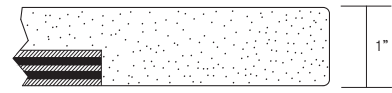

Edge Detail # 80

Solid surface 1" thick backed with hardwood plywood.