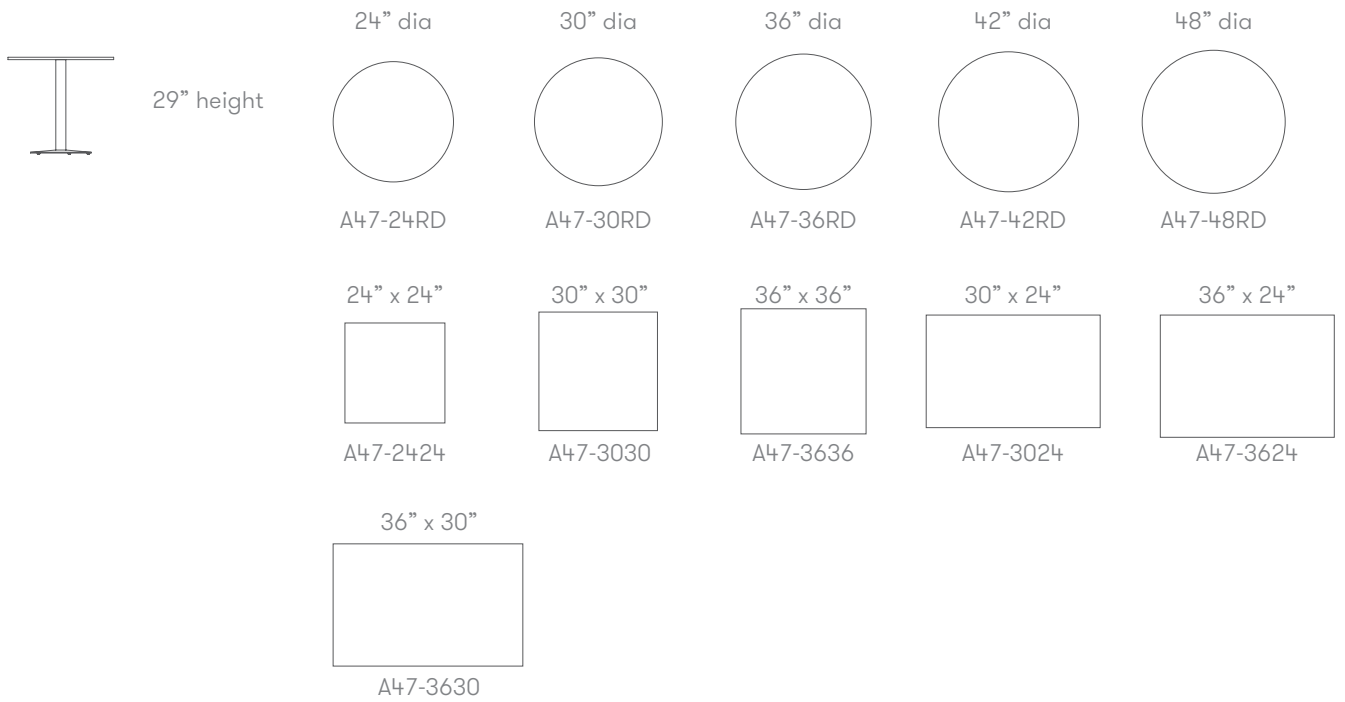

Classic Dining Table