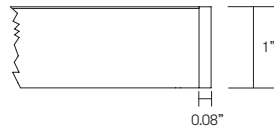

Steel

Recyclability

The range is 100% recyclable

100%

Edge References

Edge Detail # 37

HPL laminate over a 1" MDF core counter balanced. The edge is cut back with a chamfer. The edge is clear finish as standard or can be stained.