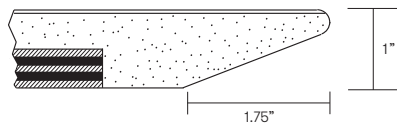

Edge Detail # 82

Solid surface 1" thick backed with hardwood plywood.