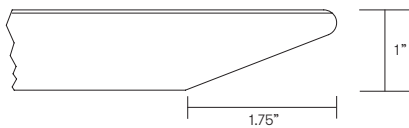

Steel

Recyclability

The range is 100% recyclable

100%

Edge References

Edge Detail # 37

HPL laminate over a 1" MDF core counter balanced. The edge is cut back with a chamfer. The edge is clear finish as standard or can be stained.