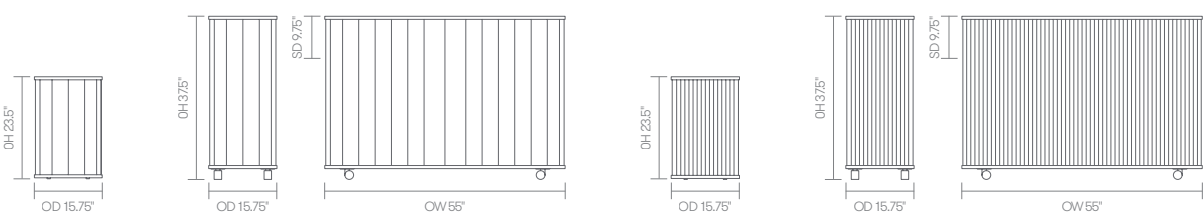

dimensions – OH - Overall Height OD - Overall Depth OW - Overall Width AH - Arm Height SH - Seat Height SW - Seat Width SD - Seat Depth