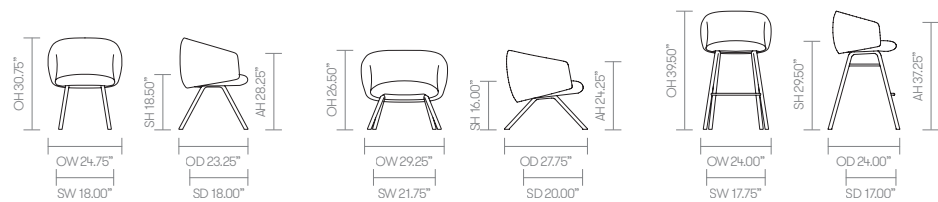

## standard & optional features

- Standard feature
- Not available

	BST01 Dining Chair	BST03 Lounge Chair	BST05 Bar Stool
Weight	34lbs	39lbs	31lbs
Molded foam construction	●	●	●
Fully upholstered with perimeter piping	●	●	●
Tubular steel frame finished in New Black powder coat	●	●	●
Footrest protector	□	□	●
Plastic glides	●	●	●
Optional features:			
Tubular steel frame available in Soft Gold, Soft Silver, or Deep Mulberry	+ \$0	+ \$0	+ \$0
Plastic glides with felt	+ \$20	+ \$20	+ \$20
Counter height stool option, seat height 24.5" (add CH to product code)	-	-	+ \$72

\* [Click here to see available finishes](#)

Fabric Grade	C.O.M.		C.O.L.										
	1	2	3	4	5	6	7	8	9	10	11	A	B
BST01 • Dining Chair	1,592 2 yds	1,630	1,673 75 sq ft.	1,727	1,781	1,835	1,889	1,997	2,213	2,465	2,717	2,431	3,136
BST03 • Lounge Chair	2,007 2.3 yds	2,089	2,183 98 sq ft.	2,300	2,417	2,534	2,651	2,885	3,353	3,899	4,445	3,825	5,352
BST05 • Bar Stool	1,688 1.6 yds	1,726	1,769 75 sq ft.	1,823	1,877	1,931	1,985	2,093	2,309	2,561	2,813	2,527	3,232

A, B = Leather

COM = Customers own Material (yds)

COL = Customers own Leather (sq ft.)

All prices listed in US \$

## dimensions – OH - Overall Height OD - Overall Depth OW - Overall Width AH - Arm Height SH - Seat Height SW - Seat Width SD - Seat Depth