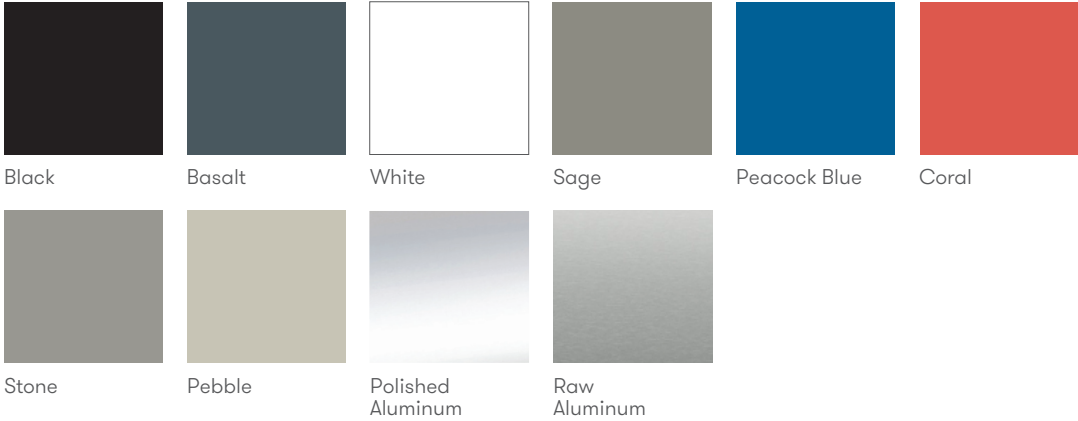

Optional features:

Plastic shell with complementary Aluminum powder coat frame available in White, Sage, Basalt, Peacock Blue or Coral	+ \$0	+ \$0	-	-
Plastic seat with complementary Aluminum powder coat frame available in White, Sage, Basalt, Peacock Blue or Coral	-	-	+ \$0	+ \$0
Wood fiber injected plastic shell with complementary Aluminum powder coat frame in Pebble or Stone*	+ \$72	+ \$72	-	-
Wood fiber injected plastic seat with complementary Aluminum powder coat frame in Pebble or Stone*	-	-	+ \$48	+ \$48
Polished Aluminum frame *	+ \$150	+ \$150	+ \$220	+ \$220
Plastic glides with felt	+ \$25	+ \$25	+ \$25	+ \$25

A, B = Leather

COM = Customer's Own Material (yds)

COL = Customer's Own Leather (sq ft.)

All prices listed in US \$

Axyl Chairs & Stools

Plastic Finishes

Metal Finishes

Color images above are for reference only. Please verify with actual color sample.