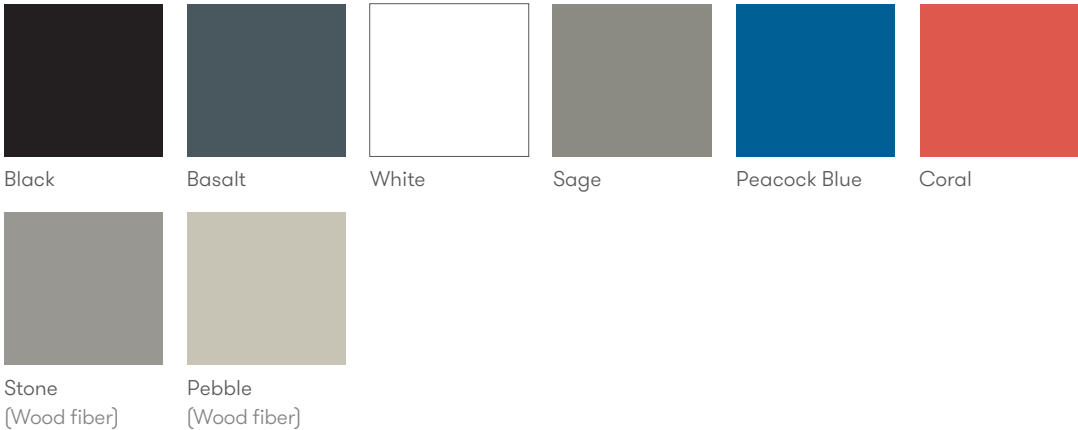

Optional features:

Plastic shell with complementary Aluminum powder coat frame available in White, Sage, Basalt, Peacock Blue or Coral	+ \$0	+ \$0	-	-
Plastic seat with complementary Aluminum powder coat frame available in White, Sage, Basalt, Peacock Blue or Coral	-	-	+ \$0	+ \$0
Wood fiber injected plastic shell with complementary Aluminum powder coat frame in Pebble or Stone*	+ \$72	+ \$72	-	-
Wood fiber injected plastic seat with complementary Aluminum powder coat frame in Pebble or Stone*	-	-	+ \$48	+ \$48
Polished Aluminum frame *	+ \$150	+ \$150	+ \$220	+ \$220
Plastic glides with felt	+ \$25	+ \$25	+ \$25	+ \$25

A, B = Leather

COM = Customer's Own Material (yds)

COL = Customer's Own Leather (sq ft.)

All prices listed in US \$

Axyl Chairs & Stools

Plastic Finishes

Metal Finishes

Color images above are for reference only. Please verify with actual color sample.