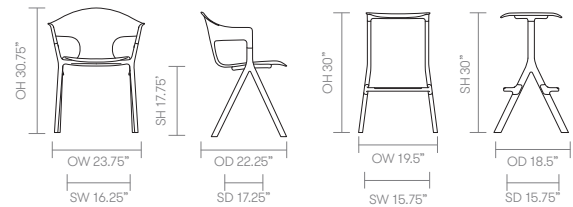

standard & optional features

- Standard feature
- Not available

	AXL02 Arm chair	AXL02U Arm chair with upholstered seat pad	AXL04 High stool	AXL04U High stool with upholstered seat pad
Stacks	4	4	□	□
Weight	□	□	□	□
Plastic shell - Color: Black	●	●	□	□
Plastic seat - Color: Black	□	□	●	●
Upholstered seat pad	□	●	□	●
Cast Aluminum frame finished in Black powder coat	●	●	●	●
Integral Plastic footrest protectors	□	□	●	●
Stacking buffers	●	●	□	□
Plastic glides	●	●	●	●

Optional features:

Plastic shell with complementary Aluminum powder coat frame available in White, Sage, Basalt, Peacock Blue or Coral	+ \$0	+ \$0	-	-
Plastic seat with complementary Aluminum powder coat frame available in White, Sage, Basalt, Peacock Blue or Coral	-	-	+ \$0	+ \$0
Wood fiber injected plastic shell with complementary Aluminum powder coat frame in Pebble or Stone*	+ \$72	+ \$72	-	-
Wood fiber injected plastic seat with complementary Aluminum powder coat frame in Pebble or Stone*	-	-	+ \$48	+ \$48
Polished Aluminum frame *	+ \$150	+ \$150	+ \$220	+ \$220
Plastic glides with felt	+ \$25	+ \$25	+ \$25	+ \$25

* [Click here to see Axyl Plastic Finishes](#)

* [Click here to see Axyl Metal Finishes](#)

dimensions – OH - Overall Height OD - Overall Depth OW - Overall Width AH - Arm Height SH - Seat Height SW - Seat Width SD - Seat Depth

N.B. Add .78" for upholstered option

Fabric Grade	Plastic	C.O.M.					C.O.L.					A	B		
		1	2	3	4	5	6	7	8	9	10			11	
AXL02 • Arm chair	899	-	-	-	-	-	-	-	-	-	-	-	-	-	-
AXL02U • Arm chair • Upholstered seat pad	-	1,003 1.25 yds	1,015	1,031 27.5 sq ft.	1,051	1,070	1,089	1,108	1,147	1,223	1,299	1,376	1,147	1,299	
AXL04 • High stool	1,014	-	-	-	-	-	-	-	-	-	-	-	-	-	
AXL04U • High stool • Upholstered seat pad	-	1,119 1 yds	1,132	1,147 22 sq ft.	1,167	1,186	1,205	1,224	1,262	1,340	1,415	1,493	1,262	1,415	