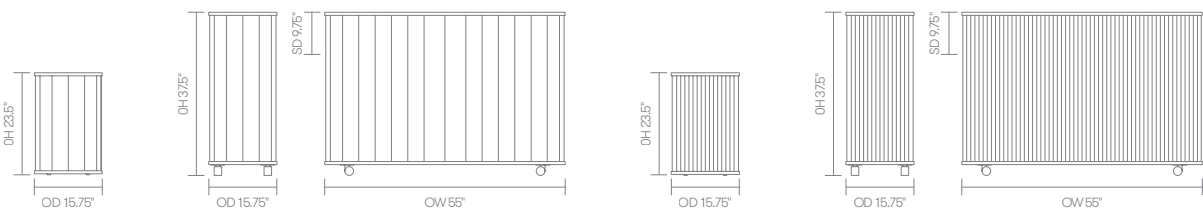

Available in two materials, oak tambour or powder coated pressed steel.

standard & optional features

- Standard feature
- Not available

	FW40RDS Steel Planter 15.75" dia	FW4014S Steel Planter 15.75" x 55"	FW40RDT Timber Planter 15.75" dia	FW4014T Timber Planter 15.75" x 55"
Weight	26lbs	122lbs	25lbs	132lbs
Steel frame finished in Black or White powder coat*	●	●	□	□
Oak frame with a clear finish	□	□	●	●
Ply panels with a clear finish	●	●	□	□
Matte Black HIPS liner	●	●	●	●
Plastic glides with leveling adjustment	●	□	●	□
Casters with wheel brake	□	●	□	●

* [Click here to see frame finishes](#)
 * [Click here to see Timber finish](#)

Code	Steel	Timber
FW40RDS • Steel Planter • 23.5"h • 15.75" dia	1,361	-
FW4014S • Steel Planter • 37.5"h • 15.75" x 55"	3,743	-
FW40RDT • Timber Planter • 23.5"h • 15.75" dia	-	2,722
FW4014T • Timber Planter • 37.5"h • 15.75" x 55"	-	6,237

All prices listed in US \$

dimensions – OH - Overall Height OD - Overall Depth OW - Overall Width AH - Arm Height SH - Seat Height SW - Seat Width SD - Seat Depth

Furow

Frame Finishes

Black

White

Timber Finish