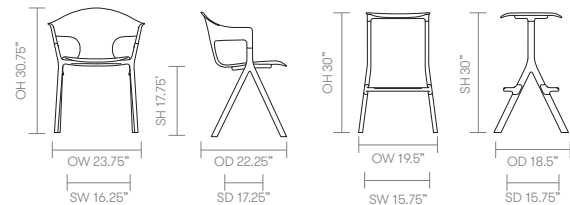

standard & optional features

- Standard feature
- Not available

	AXL02 Arm chair	AXL02U Arm chair with upholstered seat pad	AXL04 High stool	AXL04U High stool with upholstered seat pad
Stacks	4	4	□	□
Weight	□	□	□	□
Plastic shell - Color: Black	●	●	□	□
Plastic seat - Color: Black	□	□	●	●
Upholstered seat pad	□	●	□	●
Cast Aluminum frame finished in Matte Black powder coat	●	●	●	●
Integral Plastic footrest protectors	□	□	●	●
Stacking buffers	●	●	□	□
Plastic glides	●	●	●	●

Optional features:

Plastic shell with complementary Aluminum powder coat frame available in Matte White, Sage, Basalt, Peacock Blue or Coral	+ \$0	+ \$0	-	-
Plastic seat with complementary Aluminum powder coat frame available in Matte White, Sage, Basalt, Peacock Blue or Coral	-	-	+ \$0	+ \$0
Wood fiber injected plastic shell with complementary Aluminum powder coat frame in Pebble or Stone*	+ \$72	+ \$72	-	-
Wood fiber injected plastic seat with complementary Aluminum powder coat frame in Pebble or Stone*	-	-	+ \$48	+ \$48
Polished Aluminum frame *	+ \$150	+ \$150	+ \$220	+ \$220
Plastic glides with felt	+ \$25	+ \$25	+ \$25	+ \$25

- * [Click here to see Axyl Plastic Finishes](#)
- * [Click here to see Axyl Metal Finishes](#)
- * [Click here to see a full range of Axyl tables](#)

Ships Fully Assembled

dimensions – OH - Overall Height OD - Overall Depth OW - Overall Width AH - Arm Height SH - Seat Height SW - Seat Width SD - Seat Depth

N.B. Add .78" for upholstered option

Fabric Grade	Plastic	C.O.M.					C.O.L.					A	B			
		1	2	3	4	5	6	7	8	9	10			11		
AXL02 • Arm chair	899	-	-	-	-	-	-	-	-	-	-	-	-	-	-	
AXL02U • Arm chair • Upholstered seat pad	-	1,003 1.25 yds	1,015	1,031 27.5 sq ft.	1,051	1,070	1,089	1,108	1,147	1,223	1,299	1,376	1,147	1,299	-	
AXL04 • High stool	1,014	-	-	-	-	-	-	-	-	-	-	-	-	-	-	
AXL04U • High stool • Upholstered seat pad	-	1,119 1 yds	1,132	1,147 22 sq ft.	1,167	1,186	1,205	1,224	1,262	1,340	1,415	1,493	1,262	1,415	-	