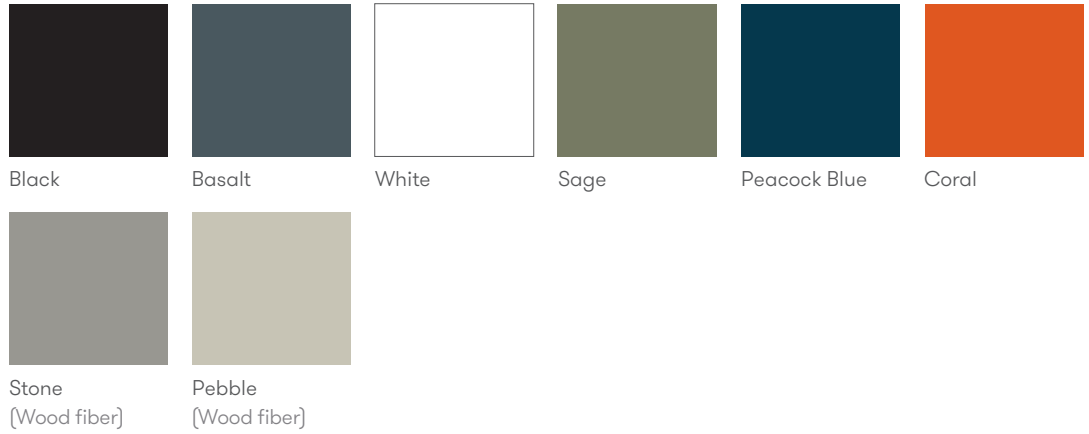

Optional features:

Plastic shell with complementary Aluminum powder coat frame available in Matte White, Sage, Basalt, Peacock Blue or Coral	+ \$0	+ \$0	-	-
Plastic seat with complementary Aluminum powder coat frame available in Matte White, Sage, Basalt, Peacock Blue or Coral	-	-	+ \$0	+ \$0
Wood fiber injected plastic shell with complementary Aluminum powder coat frame in Pebble or Stone*	+ \$72	+ \$72	-	-
Wood fiber injected plastic seat with complementary Aluminum powder coat frame in Pebble or Stone*	-	-	+ \$48	+ \$48
Polished Aluminum frame *	+ \$150	+ \$150	+ \$220	+ \$220
Plastic glides with felt	+ \$25	+ \$25	+ \$25	+ \$25

A, B = Leather

COM = Customer's Own Material (yds)

COL = Customer's Own Leather (sq ft.)

All prices listed in US \$

Axyl Chairs & Stools

Plastic Finishes

Metal Finishes