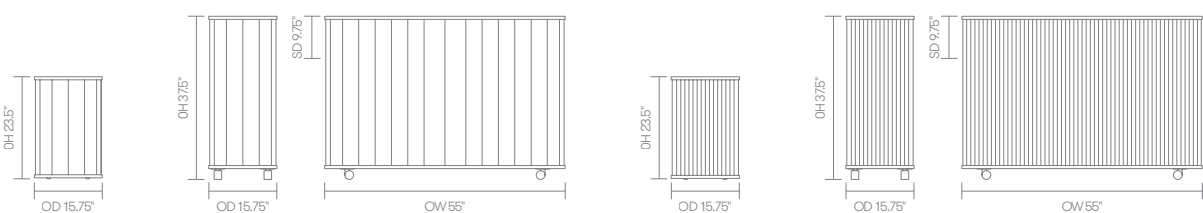

dimensions – OH - Overall Height OD - Overall Depth OW - Overall Width AH - Arm Height SH - Seat Height SW - Seat Width SD - Seat Depth