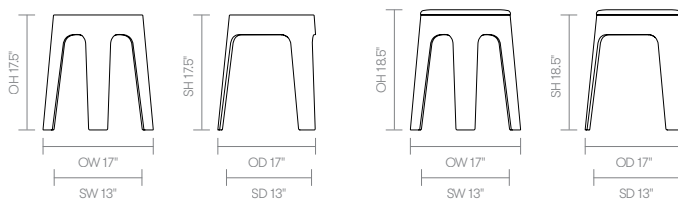

## Standard Features

(\* - Selected models only)

Stacks up to 6 high

0.5" Ash Veneer Plywood frame with clear finish

Upholstered seat pad\*

## Dimensions