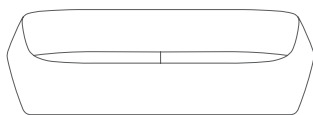

Jinx

Design by Allermuir

Jinx is an organically shaped soft seating range with an exceptional level of comfort giving a sense of instant familiarity. The form challenges the rectilinear formation we have become so accustomed to, with the soft, fluid lines giving an architectural

freedom within a space. The sumptuous comfort for such a low sit is derived from the evolution of traditional upholstery introducing new solutions into the design process.

JNX02

Design Allermuir

Our team of talented in house designers is responsible for creating elegant, innovative furniture designs that not only look beautiful, but minimise the impact on the world around us.

Constantly exploring new product trends and keeping up to date with the latest innovations in technology and materials, our design team creates world class designs of the highest quality.