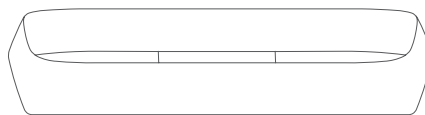

Jinx

Design by Allermuir

Jinx is an organically shaped soft seating range with an exceptional level of comfort giving a sense of instant familiarity. The form challenges the rectilinear formation we have become so accustomed to, with the soft, fluid lines giving an architectural

freedom within a space. The sumptuous comfort for such a low sit is derived from the evolution of traditional upholstery introducing new solutions into the design process.

JNX03

Design Allermuir

Our team of talented in house designers is responsible for creating elegant, innovative furniture designs that not only look beautiful, but minimise the impact on the world around us.

Constantly exploring new product trends and keeping up to date with the latest innovations in technology and materials, our design team creates world class designs of the highest quality.