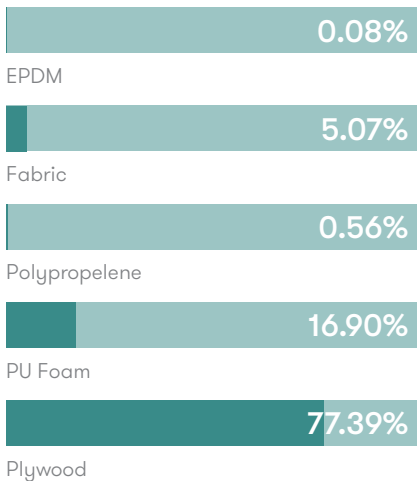

**Performance Standards**

ANSI/BIFMA X5.4:2012

**Dimensions**

**Environmental Performance**

**Material Content**

Components are constructed of the following

**Recycled Content**

Contains up to 2.50% of Recycled Material

**Recyclability**

The range is 100% recyclable

99%