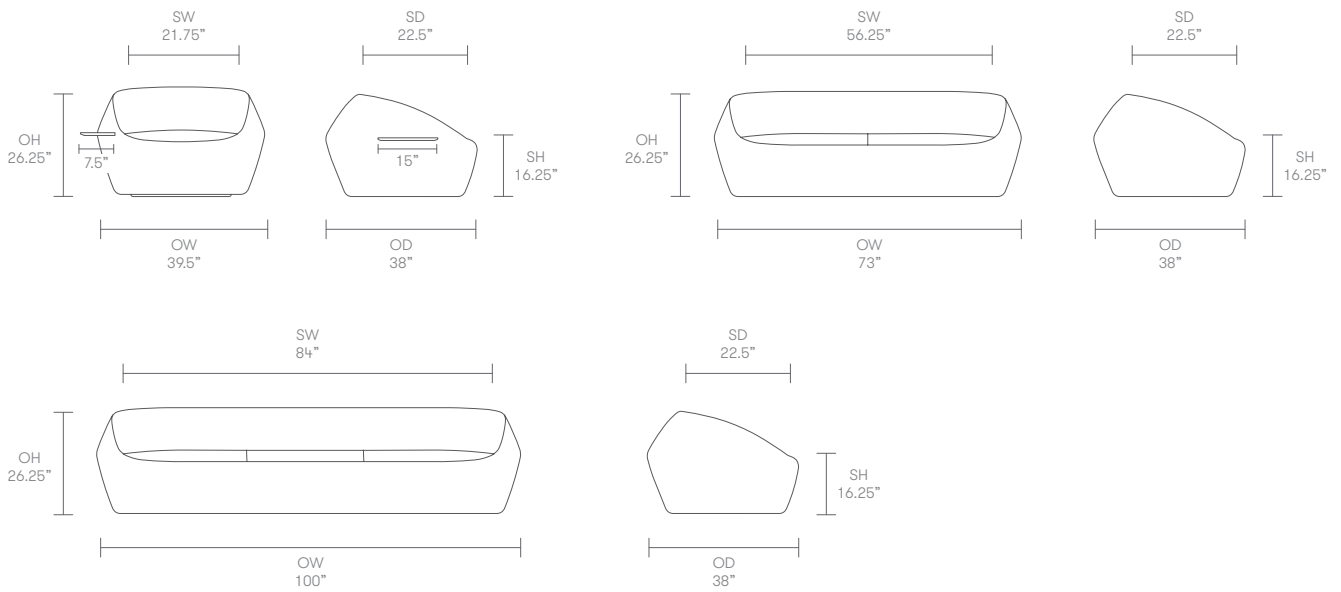

Standard Features

- (* - Selected models only)
- Wood carcass construction
- Dual density back foam
- Sprung seat foam
- Fully upholstered
- Plastic glides

Optional Features

- Swivel base*
- Solid Ash side shelf (RH)*
- Plastic glides with felt
- Two tone upholstery

Performance Standards

ANSI/BIFMA X5.4:2012

Dimensions

Environmental Performance

Material Content

Components are constructed of the following

Recycled Content

Contains up to 2.50% of Recycled Material

Recyclability

The range is 100% recyclable