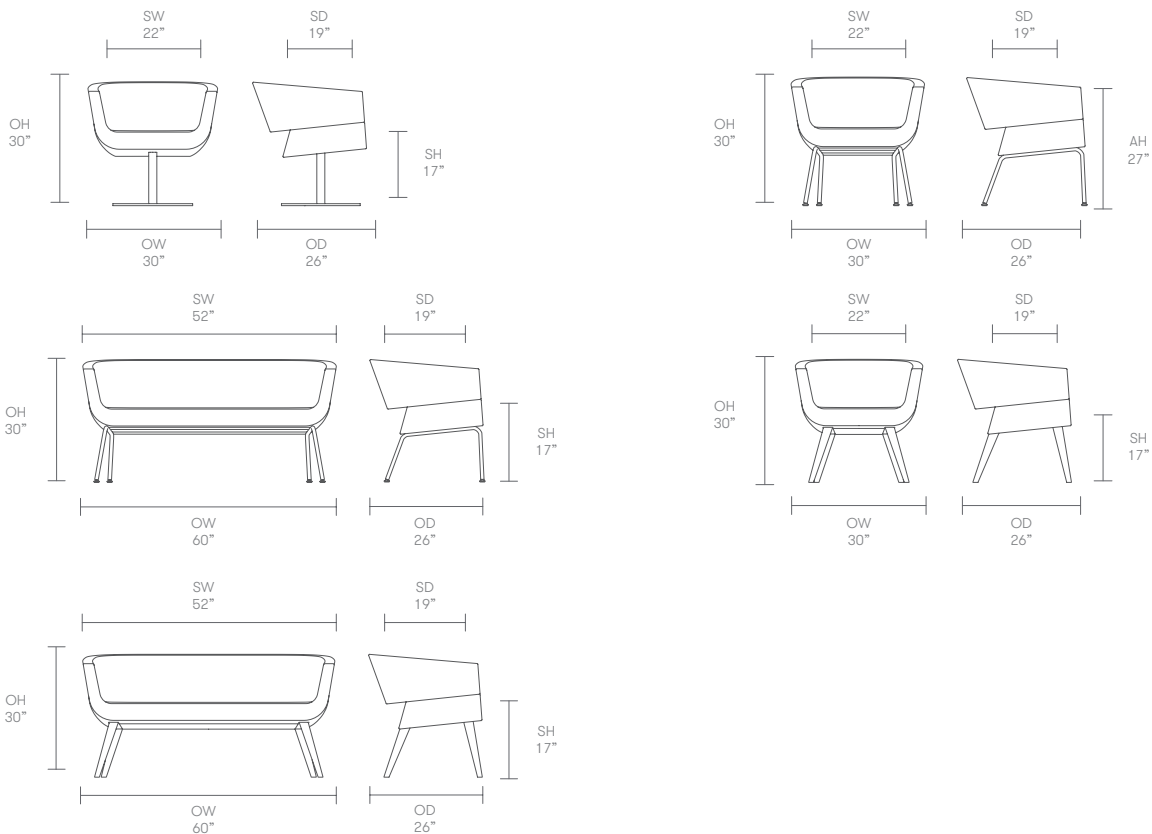

## Standard Features

(\* - Selected models only)  
 Molded foam construction  
 Fully upholstered  
 Tubular Steel frame\*  
 Steel swivel pedestal base\*  
 Plastic glides\*

Plastic self leveling glides\*  
 Solid Beech legs\*

## Dimensions