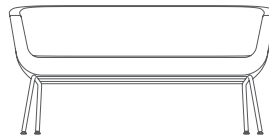

Lola

Design by Wolfgang C. R. Mezger

Lola is seductive, curving and shapely, yet a strong and dependable collection. This soft seating range has been designed as a contemporary, visually lighter alternative to the linear forms typically used in corporate environments. Providing excellent comfort,

Lola is perfect for stunning reception areas or for creating relaxing spaces in corporate lounges or breakout areas.

A822

Design

Wolfgang C. R. Mezger

Wolfgang C.R. Mezger studied design at the Design School in Schwäbisch Gmünd, where he graduated in 1979. Mezger went onto to found his design studio in 1983 in Eislingen near Stuttgart and his studio is now based in the prestigious area of Göppingen, since moving in 2007.

Wolfgang's studio focuses heavily on the implementation into durable, functional and user-friendly products. Working for a host of international clients, Mezger has received more than 80 Design Awards to date.