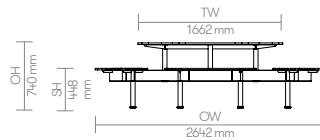

TOMOI / TOMO
Front