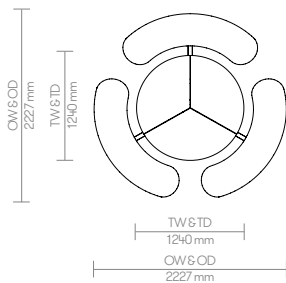

18 mm Table top and seats in Teak
 18 mm Table top and seats in charcoal solid core laminate

Cast aluminium and extruded aluminium frame in Black (Textured) or Ceramic White powder coat
 Colour matched stainless steel levelling feet with Nylon pad

* Colour matched floor fixing kit
 [* Outdoor use only]

Dimensions

TORDI / TORD

TOMOI / TOMO

TOLOI / TOLO

Environmental Performance

Material Content

Components are constructed of the following

Recycled Content

Contains up to 43.75% of Recycled Material

Recyclability

The range is 99% recyclable

Nylon 6

Steel

High Pressure

Aluminium Extrusion

White Ash

Edge Details

18mm Ply Core
25mm Ply Core

Ref Group Number 33

18mm Ply core, specified laminate or linoleum face and counterbalanced with a flat edge or 25mm Ply core, specified laminate or linoleum face and counterbalanced with a flat edge.