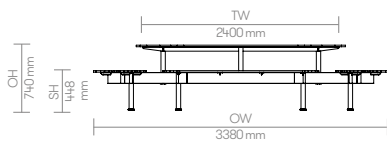

TOLOI / TOLO
Front