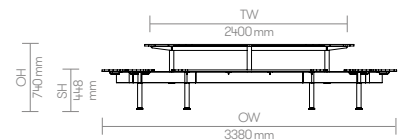

TOLOI / TOLO