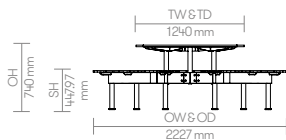

Standard Features

18 mm Table top and seats in Teak
18 mm Table top and seats in charcoal solid core laminate

Cast aluminium and extruded aluminium frame in Black (Textured) or Ceramic White powder coat
Colour matched stainless steel levelling feet with Nylon pad

* Colour matched floor fixing kit
[* Outdoor use only]

Dimensions

TORDI / TORD