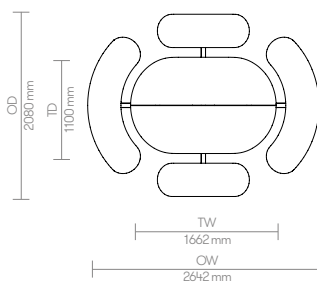

* Colour matched floor fixing kit
 [* Outdoor use only]

Dimensions

TORDI / TORD

TOMOI / TOMO

TOLOI / TOLO

Environmental Performance

Material Content

Components are constructed of the following

White Ash

Edge Details

18mm Ply Core
25mm Ply Core

Ref Group Number 33

18mm Ply core, specified laminate or linoleum face and counterbalanced with a flat edge or 25mm Ply core, specified laminate or linoleum face and counterbalanced with a flat edge.