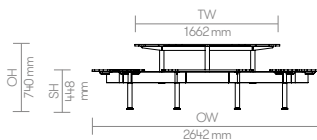

TOMOI / TOMO