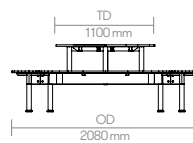

TOMOI / TOLOI
TOMO / TOLO
Side