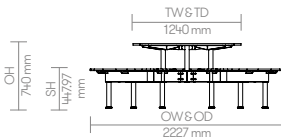

TORDI / TORD
Front / Side