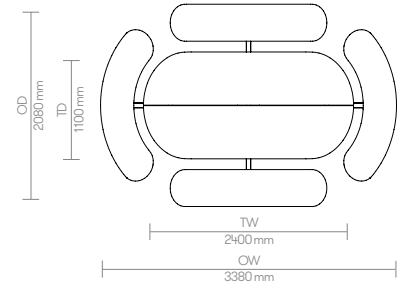

* Colour matched floor fixing kit
 [* Outdoor use only]

Dimensions

TORDI / TORD

TOMOI / TOMO

TOLOI / TOLO

Environmental Performance

Material Content

Components are constructed of the following

White Ash

Edge Details

18mm Ply Core
25mm Ply Core

Ref Group Number 33

18mm Ply core, specified laminate or linoleum face and counterbalanced with a flat edge or 25mm Ply core, specified laminate or linoleum face and counterbalanced with a flat edge.