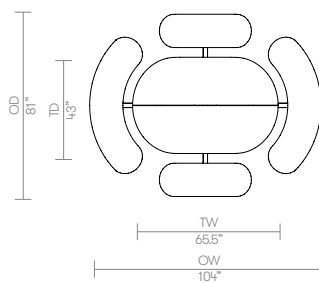

* Color matched floor fixing kit
 [* Outdoor use only]

Dimensions

TORDI / TORD

TOMOI / TOMO

TOLOI / TOLO

Environmental Performance

Material Content

Components are constructed of the following

Ref Group Number 33

18mm Ply core, specified laminate or linoleum face and counterbalanced with a flat edge or 25mm Ply core, specified laminate or linoleum face and counterbalanced with a flat edge.

Note: Color images are for reference only. Please verify with actual color sample.