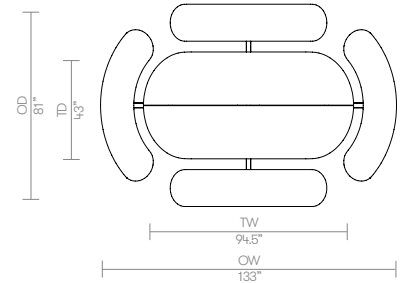

Standard Features

0.7" Table top and seats in Teak
0/7" Table top and seats in charcoal solid core laminate

Cast aluminum and extruded aluminum frame in Black (Textured) or Ceramic White powder coat
Color matched stainless steel levelling feet with Nylon pad

* Color matched floor fixing kit
[* Outdoor use only]

Dimensions

Environmental Performance

Material Content

Components are constructed of the following

Recycled Content

Contains up to 43.75% of Recycled Material

Recyclability

The range is 99% recyclable

99%