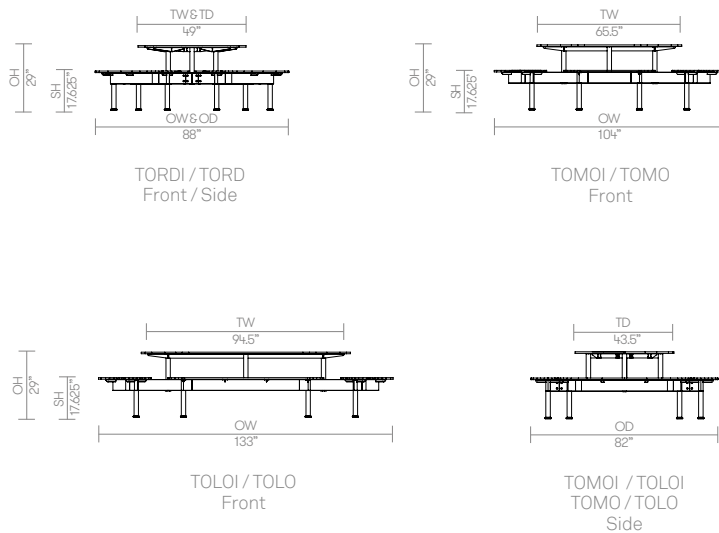

Tibo

Design by Allermuir Design Studio

Tibo is a combined bench and table system in 3 sizes for indoor and outdoor use. The objective was to find a way to provide the easiest and most natural interaction between people and in doing so demonstrate that intelligent design can beneficially influence behaviour.