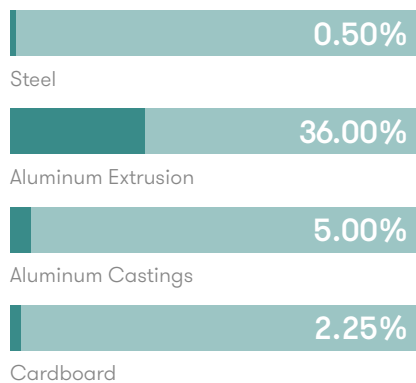

Recycled Content

Contains up to 43.75% of Recycled Material

Recyclability

The range is 99% recyclable

99%

Metal Frame Finishes

Black
(Textured)

Ceramic
White