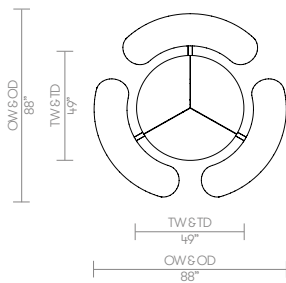

0.7" Table top and seats in Teak
 0/7" Table top and seats in charcoal solid core laminate

Cast aluminum and extruded aluminum frame in Black (Textured) or Ceramic White powder coat
 Color matched stainless steel levelling feet with Nylon pad

* Color matched floor fixing kit
 [* Outdoor use only]

Dimensions

TORDI / TORD

TOMOI / TOMO

TOLOI / TOLO

Environmental Performance

Material Content

Components are constructed of the following

Ref Group Number 33

18mm Ply core, specified laminate or linoleum face and counterbalanced with a flat edge or 25mm Ply core, specified laminate or linoleum face and counterbalanced with a flat edge.

Note: Color images are for reference only. Please verify with actual color sample.