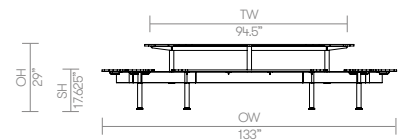

TOLOI / TOLO