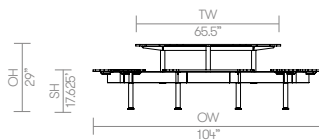

TOMOI / TOMO