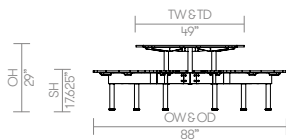

Standard Features

0.7" Table top and seats in Teak
0/7" Table top and seats in charcoal solid core laminate

Cast aluminum and extruded aluminum frame in Black (Textured) or Ceramic White powder coat
Color matched stainless steel levelling feet with Nylon pad

* Color matched floor fixing kit
[* Outdoor use only]

Dimensions

TORDI / TORD