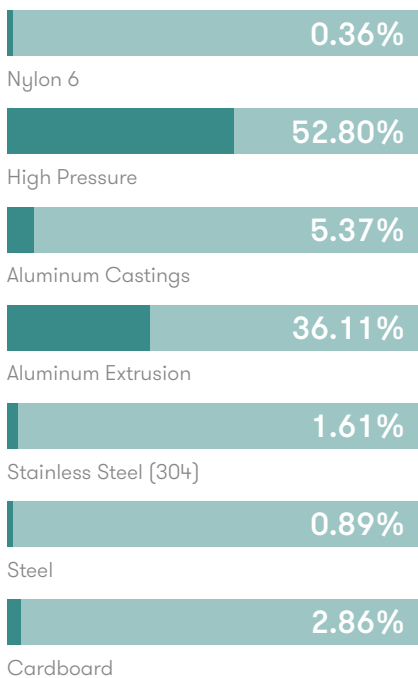

0.7" Table top and seats in Teak
 0/7" Table top and seats in charcoal solid core laminate

Cast aluminum and extruded aluminum frame in Black (Textured) or Ceramic White powder coat
 Color matched stainless steel levelling feet with Nylon pad

* Color matched floor fixing kit
 [* Outdoor use only]

Dimensions

TORDI / TORD

TOMOI / TOMO

TOLOI / TOLO

Environmental Performance

Material Content

Components are constructed of the following

Recycled Content

Contains up to 43.75% of Recycled Material

Recyclability

The range is 99% recyclable

99%

Metal Frame Finishes

Black
(Textured)

Ceramic
White