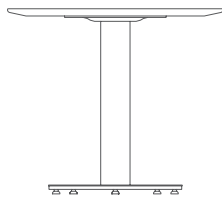

Work Lounge