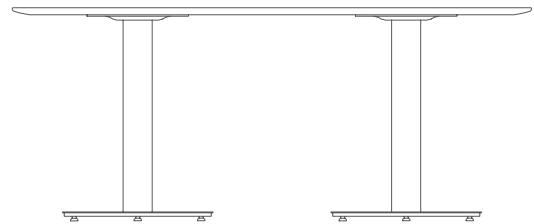

Work Lounge

Dining Height

Dining Height

Design Allermuir

Our team of talented in house designers is responsible for creating elegant, innovative furniture designs that not only look beautiful, but minimize the impact on the world around us.

- 25mm Laminate faced MDF core top
- 25mm MFC core top
- Steel pedestal base
- Plastic glides with levelling adjustment
- Black cable port

Dimensions

Environmental Performance

Material Content

Components are constructed of the following