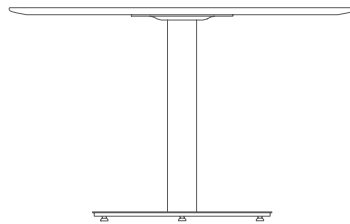

Dining Height