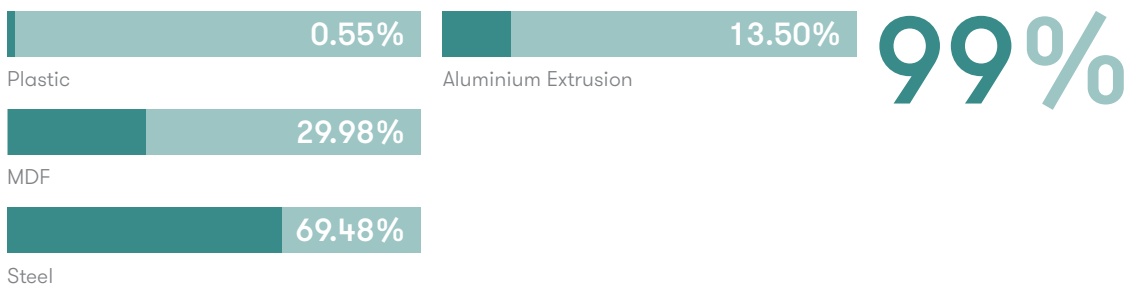

Recycled Content

Contains up to 1350% of Recycled Material

Recyclability

The range is 99% recyclable

Frame Finishes

Matt Black

Matt White

Stone

Note: Colour images are for reference only. Please verify with actual colour sample.