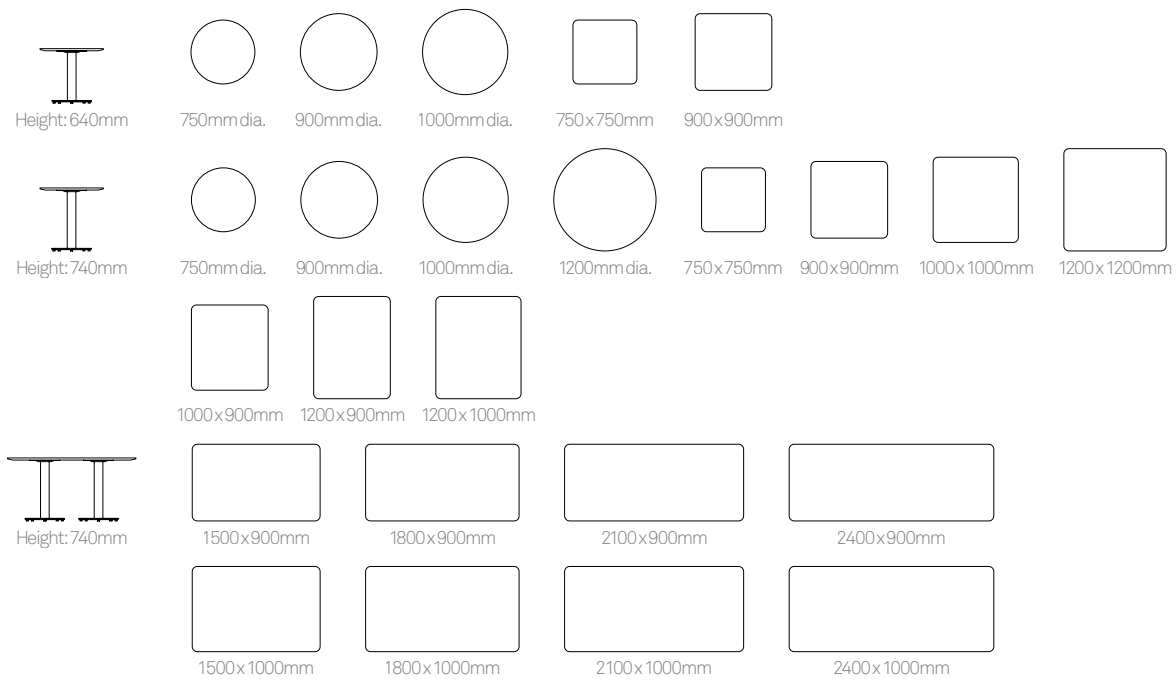

Work Lounge

Dining Height

Dining Height

Design Allermuir

Our team of talented in house designers is responsible for creating elegant, innovative furniture designs that not only look beautiful, but minimize the impact on the world around us.

- 25mm Laminate faced MDF core top
- 25mm MFC core top
- Steel pedestal base
- Plastic glides with levelling adjustment
- Black cable port

Dimensions

Environmental Performance

Material Content

Components are constructed of the following