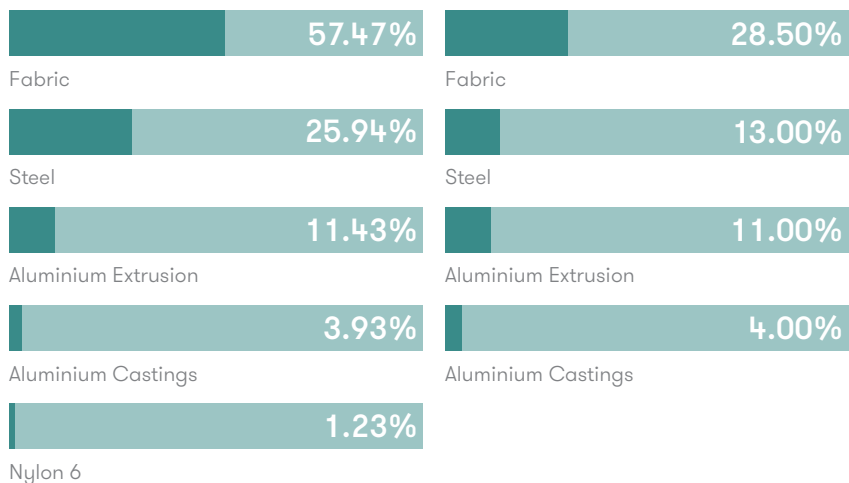

Aluminium corner joint and Steel framework available in a selection of colours
 Other Kvadrat Top finishes are available

Dimensions

Environmental Performance

Material Content

Components are constructed of the following

Recycled Content

Contains up to 56.50% of Recycled Material

Recyclability

The range is 99% recyclable

99%

Finish Options

Kvadrat Really Board top finished in Cream, Black or Denim
Edge profile finished in Cream, Black or Oak