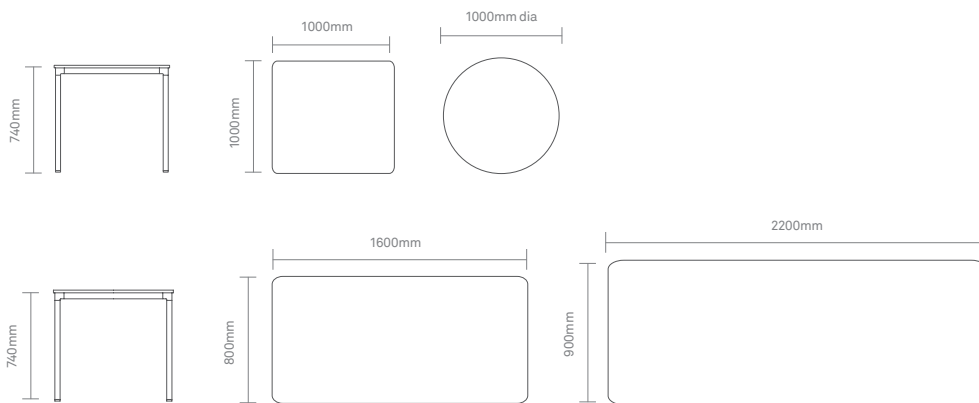

Standard Features

18mm Cream Kvadrat Really Board with Cream 2mm edge tape
Aluminium fluted legs and Steel frame under structure finished in Black powder coat
Plastic glides with levelling adjustment

Optional Features

Aluminium corner joint and Steel framework available in a selection of colours
Other Kvadrat Top finishes are available

Dimensions