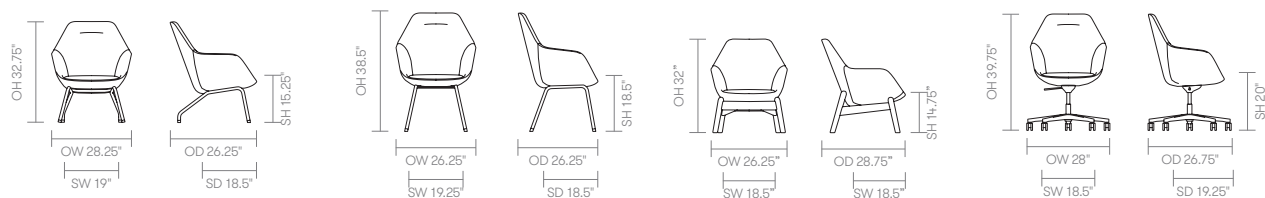

dimensions – OH - Overall Height OD - Overall Depth OW - Overall Width AH - Arm Height SH - Seat Height SW - Seat Width SD - Seat Depth

[Back to index](#)

Fabric Grade	C.O.M.		C.O.L.										
	1	2	3	4	5	6	7	8	9	10	11	A	B
FMG1201 • Mid back • Recliner frame	1,950	2,031	2,096	2,177	2,274	2,371	2,468	2,663	3,052	3,440	3,829	2,663	3,440
	2.75 yds		77 sq ft										
FMG1202 • Mid back • 4 leg frame	1,930	2,011	2,076	2,157	2,254	2,351	2,448	2,643	3,032	3,420	3,809	2,643	3,420
	2.75 yds		77 sq ft										
FMG1203 • Mid back • Wooden Frame	2,450	2,531	2,596	2,677	2,774	2,871	2,968	3,163	3,552	3,940	4,329	3,163	3,940
	2.75 yds		77 sq ft										
FMG1206 • Mid back • 5-star base on casters	2,240	2,321	2,386	2,467	2,564	2,661	2,758	2,953	3,342	3,730	4,119	2,953	3,730
	2.75 yds		77 sq ft										

A, B = Leather

COM = Customers own Material (yds)

COL = Customers own Leather (sq ft)

All prices listed in US $