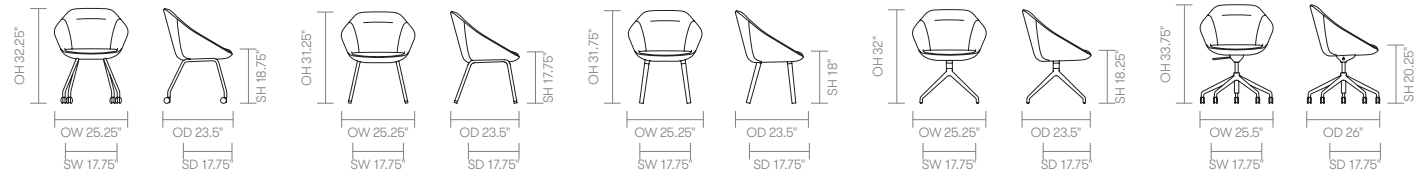

## dimensions – OH - Overall Height OD - Overall Depth OW - Overall Width AH - Arm Height SH - Seat Height SW - Seat Width SD - Seat Depth

[Back to index](#)

Fabric Grade	C.O.M.		C.O.L.										
	1	2	3	4	5	6	7	8	9	10	11	A	B
<b>FMG1401</b> • Lounge chair • Wire frame	2,630 3.75 yds	2,726	2,803 82.5 sq ft	2,899	3,014	3,129	3,244	3,475	3,936	4,396	4,857	3,475	4,396
<b>FMG1403</b> • Lounge chair • Wooden frame	2,990 3.75 yds	3,086	3,163 82.5 sq ft	3,259	3,374	3,489	3,604	3,835	4,296	4,756	5,217	3,835	4,756
<b>FMG1405</b> • Lounge chair • 4-star swivel base	2,890 3.75 yds	2,986	3,063 82.5 sq ft	3,159	3,274	3,389	3,504	3,735	4,196	4,656	5,117	3,735	4,656
<b>FMGFS</b> • Footstool	793 1.75 yds	829	869 38.5 sq ft	918	967	1,017	1,066	1,165	1,362	1,560	1,757	1,165	1,560

## dimensions – OH - Overall Height OD - Overall Depth OW - Overall Width AH - Arm Height SH - Seat Height SW - Seat Width SD - Seat Depth

[Back to index](#)

Fabric Grade	C.O.M.		C.O.L.										A	B
	1	2	3	4	5	6	7	8	9	10	11			
<b>FMG1101</b> • Low back • 4 leg frame on casters	1,560	1,611	1,652	1,703	1,764	1,825	1,886	2,009	2,254	2,498	2,743	2,009	2,498	
	2 yds		55 sq ft											
<b>FMG1102</b> • Low back • 4 leg frame	1,480	1,531	1,572	1,623	1,684	1,745	1,806	1,929	2,174	2,418	2,663	1,929	2,418	
	2 yds		55 sq ft											
<b>FMG1103</b> • Low back • Wood legs	1,800	1,851	1,892	1,943	2,004	2,065	2,126	2,249	2,494	2,738	2,983	2,249	2,738	
	2 yds		55 sq ft											
<b>FMG1105</b> • Low back • 4-star base on glides	1,915	1,966	2,007	2,058	2,119	2,180	2,241	2,364	2,609	2,853	3,098	2,364	2,853	
	2 yds		55 sq ft											
<b>FMG1106</b> • Low back • 5-star base on casters	1,860	1,911	1,952	2,003	2,064	2,125	2,186	2,309	2,554	2,798	3,043	2,309	2,798	
	2 yds		55 sq ft											