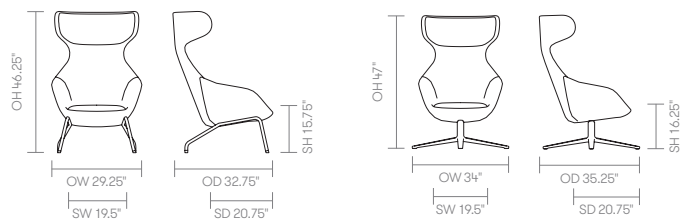

dimensions – OH - Overall Height OD - Overall Depth OW - Overall Width AH - Arm Height SH - Seat Height SW - Seat Width SD - Seat Depth