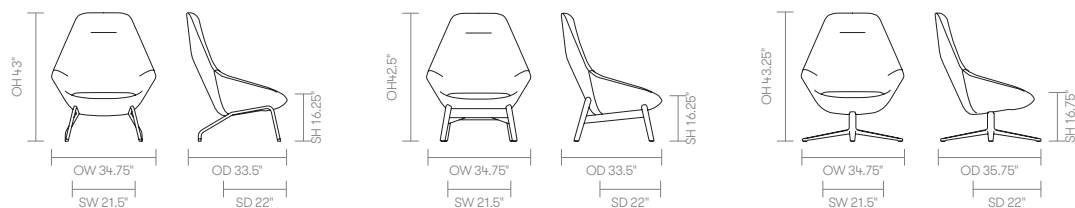

## standard & optional features

- Standard feature
- Not available

	FMG1401 Lounge Chair on Wire Frame	FMG1403 Lounge Chair on Wooden Frame	FMG1405 Lounge Chair on 4-Star Swivel Base	FMGFS Footstool
Weight	~	-	-	13 lbs
Molded foam construction	●	●	●	●
Fully upholstered	●	●	●	●
Tubular steel frame finished in New Black powder coat*	●	□	□	□
Solid Ash legs with clear finish*	□	●	□	□
4-star Aluminum auto return swivel base finished in New Black powder coat*	□	□	●	□
Plastic glides	●	●	●	□

## dimensions – OH - Overall Height OD - Overall Depth OW - Overall Width AH - Arm Height SH - Seat Height SW - Seat Width SD - Seat Depth

[Back to index](#)

Fabric Grade	C.O.M.		C.O.L.										
	1	2	3	4	5	6	7	8	9	10	11	A	B
<b>FMG1401</b> • Lounge chair • Wire frame	2,630 3.75 yds	2,726	2,803 82.5 sq ft	2,899	3,014	3,129	3,244	3,475	3,936	4,396	4,857	3,475	4,396
<b>FMG1403</b> • Lounge chair • Wooden frame	2,990 3.75 yds	3,086	3,163 82.5 sq ft	3,259	3,374	3,489	3,604	3,835	4,296	4,756	5,217	3,835	4,756
<b>FMG1405</b> • Lounge chair • 4-star swivel base	2,890 3.75 yds	2,986	3,063 82.5 sq ft	3,159	3,274	3,389	3,504	3,735	4,196	4,656	5,117	3,735	4,656
<b>FMGFS</b> • Footstool	793 1.75 yds	829	869 38.5 sq ft	918	967	1,017	1,066	1,165	1,362	1,560	1,757	1,165	1,560