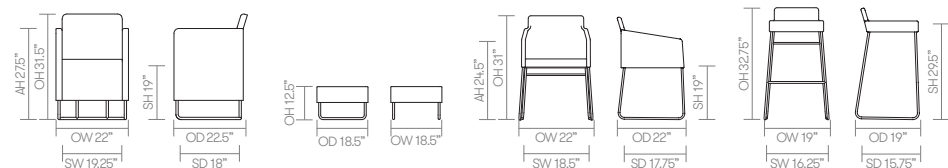

## standard & optional features

● Standard feature  
□ Not available

	A530Q	A531Q	A532Q	A534Q	A530	A531	A532	A534
	Club Chair Skid Base Quilted Upholstery	Footstool Skid Base Quilted Upholstery	Dining Chair Skid Base Quilted Upholstery	High Stool Skid Base Quilted Upholstery	Club Chair Skid Base	Footstool Skid Base	Dining Chair Skid Base	High Stool Skid Base
Weight	44lbs	16lbs	31lbs	20lbs	44lbs	16lbs	31lbs	20lbs
Traditional carcass construction	●	●	●	●	●	●	●	●
Fully upholstered	●	●	●	●	●	●	●	●
Soft quilted upholstery	●	●	●	●	□	□	□	□
Tubular steel frame finished in Polished Chrome	●	●	●	●	●	●	●	●
Plastic glides	●	□	●	●	●	□	●	●
Optional features:								
Plastic glides available with felt	-	-	+ \$25	+ \$25	-	-	+ \$25	+ \$25
Counter height stool option, seat height 24.5" (add CH to product code)	-	-	-	+ \$0	-	-	-	+ \$0
Two-tone upholstery (use the price of the highest grade of the fabrics selected)	+ \$100	+ \$100	+ \$100	-	+ \$100	+ \$100	+ \$100	-

\* [Click here to see available Seating Metal Finishes](#)

*Ships Fully Assembled*

**dimensions** – OH - Overall Height OD - Overall Depth OW - Overall Width AH - Arm Height SH - Seat Height SW - Seat Width SD - Seat Depth